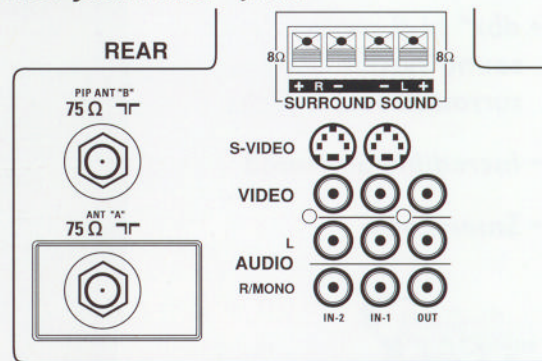

SmartSurf™

Simplify channel surfing by storing up to ten favorite stations in the Surf™ memory and then surfing only those channels at the touch of a button. Add or delete channels from list through onscreen display.

SmartClock™

Automatically sets the right time of day and maintains it through brown-outs, power failures, and even daylight savings time adjustments.

Incredible Picture, IID, Smart Window, SmartSurf, Remote Locator, MagnaGlo, Magnavue Plus, Incredible Surround, SmartSound Plus, SmartPicture, SmartClock, Surf, SmartLock, and SmartMute are trademarks of Philips Consumer Electronics Co. dbx is a registered trademark of dbx, Inc. Sunnyvale, CA.

SmartLock™

SmartMute™

Alternate Channel

Onscreen Clock with Sleep Timer and Alarm Timer

Trilingual Onscreen Display

Auto Programming

Closed Caption

Onscreen Volume Bar

Sound

Incredible Surround™

An exciting psycho-acoustic method of widening the stereo spatial image for full-impact home entertainment.

SmartSound Plus™

Instantly optimize sound to satisfy any program situation. Select from one of four factory settings including movies, music, voice, or personal with a variety of combinations of bass & treble boost and automatic volume leveling to suit any taste.

Surround Sound

dbx® Hi-Fi Stereo Sound System with Surround Sound Jacks

Tone Controls

Audio/Video Jack Panel JP9115

Additional Features Include:

- Channel edit
- Total remote menu format tuning with multicolor onscreen graphics
- 181-channel capability
- 4-way cursor control
- Direct channel access
- Programmable scan tuning
- Status recall
- Mono/stereo/SAP select
- Cable/normal select
- Two 2" x 5" oval, full-range speakers with menu-selectable speaker switch

UPC: 0 37849 87746 3

Product dimensions: 29.9"W x 26.9"H x 21.5"D

Product weight: 114 lbs.

Carton dimensions: 34.2"W x 30.3"H x 24.8"D

Carton weight: 118 lbs.

Master pack: 1

Carton Contains: 32" Stereo Remote Color Monitor/Receiver, MagnaGlo Universal TV/VCR/CBL Locator Remote Control w/Batteries, Operating Instructions, Warranty Info

INTERNET ADDRESS: <http://www.philipsusa.com>

¹ Lines per picture width. 600 based on EIA measurement procedures. Specifications subject to change without notice.

Let's make things better.

PHILIPS MAGNAVOX