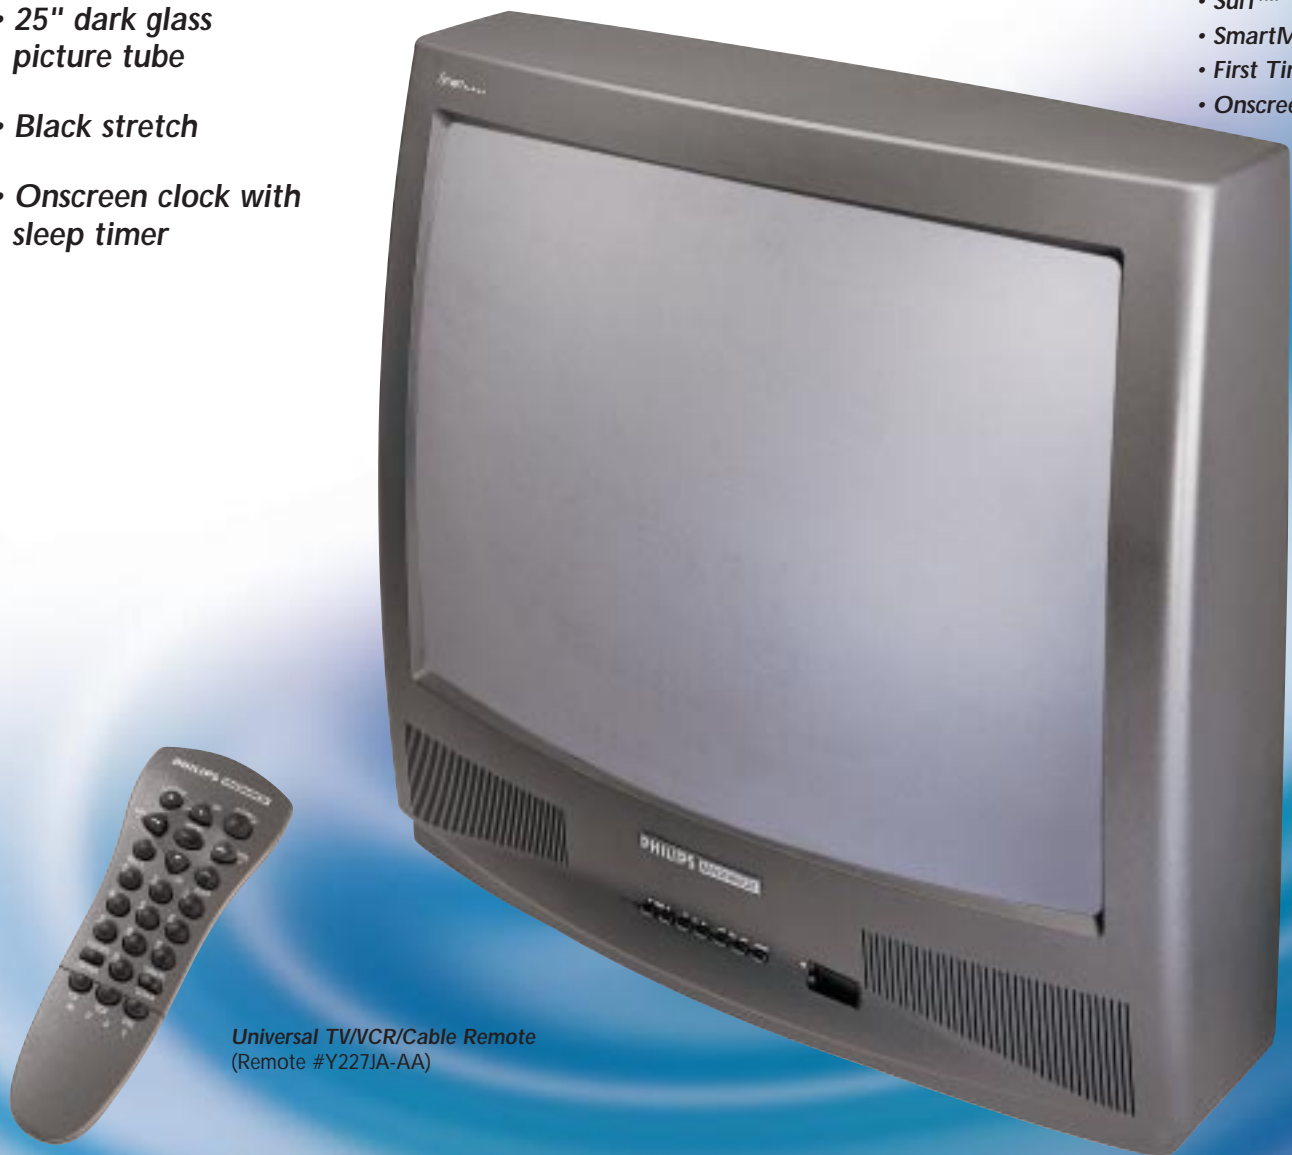

Color Television

TS2574C

Smart SERIES

25" Stereo Remote Color Monitor/Receiver

(screen size measured diagonally)

- Universal TV/VCR/Cable remote
- dbx® hi-fi stereo sound system
- 25" dark glass picture tube
- Black stretch
- Onscreen clock with sleep timer

Smart
value
PACK™

- SmartSound™
- SmartPicture™
- Surf™
- SmartMute™
- First Time Setup
- Onscreen Clock

Universal TV/VCR/Cable Remote
(Remote #Y227JA-AA)

Let's make things better.

PHILIPS **MAGNAVOX**

Picture

SmartPicture™

A touch of the SMART button on the remote control provides the option of selecting one of four factory preset positions to enhance enjoyment of video games, sports, movies or weak signals. Select the desired option and all important picture elements are instantly adjusted to optimize viewing pleasure.

25" Dark Glass Picture Tube

Our standard dark glass picture tube combines an advanced electron gun design, 36% transmission dark glass faceplate, black matrix, specially tinted phosphors and a 100° deflection angle to provide greater contrast ratio than ever before in a standard tube—as well as offering a higher degree of picture sharpness, fine focus, bright detail, and color picture clarity.