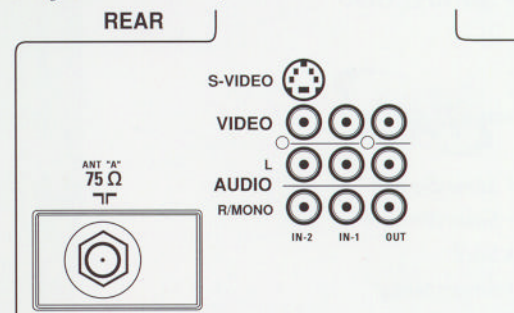

SmartClock, SmartSurf, SmartLock, SmartSound Plus, SmartPicture, Surf, SmartMute, Incredible Surround, and IID are trademarks of Philips Consumer Electronics Company. dbx is a registered trademark of dbx, Inc. Sunnyvale, CA.

Trilingual Onscreen Display

Control various television features with easy onscreen displays in your choice of English, Spanish, or French.

Auto Programming

Automatically scans all available channels—from regular antenna or cable—and programs only active broadcast stations into memory.

Closed Caption

Onscreen Volume Bar

Sound

Incredible Surround™

An exciting psycho-acoustic method of widening the stereo spatial image for full-impact home entertainment.

SmartSound Plus™

Instantly optimize sound to satisfy any program situation. Select from one of four factory settings including movies, music, voice, or personal with a variety of combinations of bass & treble boost and automatic volume leveling to suit any taste.

dbx® Hi-Fi Stereo Sound System

Built-in stereo sound system includes MTS/SAP decoder and dbx® noise reduction to eliminate hiss and high-frequency interference.

Tone Controls

Audio/Video Jack Panel JP9110

Additional Features Include

- Channel edit
- Total remote menu format tuning with multicolor onscreen graphics
- 181-channel capability
- 4-way cursor control
- Direct channel access
- Programmable scan tuning
- Status recall
- Mono/stereo/SAP select
- Cable/normal select
- Two 5" oval, full-range speakers with menu-selectable speaker switch

UPC: 0 37849 87748 7
Product dimensions: 33"W x 29"H x 24.2"D
Product weight: 181 lbs.
Carton dimensions: 37.1"W x 32.6"H x 27.1"D
Carton weight: 185 lbs.
Master pack: 1

Carton Contains: 36" Stereo Remote Color Monitor/Receiver, Backlit Universal TV/VCR/Cable Remote Control w/Batteries, Operating Instructions, Warranty Information

Printed in U.S.A.
©1999 Philips Consumer Electronics Co.
A Division of Philips Electronics North America Corp.
KID Design 98698, Philips Consumer Electronics Co.

INTERNET ADDRESS: <http://www.philipsusa.com>

¹ Lines per picture width, 600 based on EIA measurement procedures. Specifications subject to change without notice.

Let's make things better.

PHILIPS MAGNAVOX