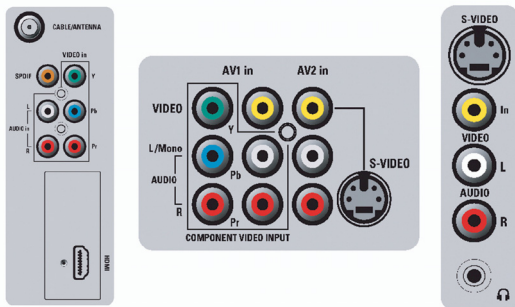

Electronic Program Guide

The Electronic Program Guide (EPG) will provide you with an overview, listing the program information

1 Tuner Picture in Picture

With 1 tuner Picture-in-Picture, you can view video from an external source in a small window on your screen.

Convenience

- Ease of Installation: Auto Volume Leveller, Autostore
- Ease of Use: Easy toggle Dig/Analog modes, Picture Freeze
- Remote control type: RCLU020
- Teletext: Closed Captioning Full Text
- Picture in Picture: 1 tuner PIP, Double window
- Remote Control: QuadraSurf universal remote, DVD, TV
- Screen Format Adjustments: 6 Widescreen Modes,

Connectivity

- AV 1: CVBS in, CVI
- AV 2: CVBS, S-Video
- AV 3: HDMI
- AV 4: YPbPr
- Audio Output - Digital: AC3 over S/PDIF (Optical)
- Front / Side connections: CVBS in, S-video in, Headphone out

Power

- Standby power consumption: < 1W
- Mains power: AC 90-140V, 60Hz

Dimensions

- Box dimensions (W x H x D): 853 x 590 x 616 mm
- Weight incl. Packaging: 42 kg
- Set dimensions (W x H x D): 767 x 503 x 488 mm
- Set weight: 37 kg
- Color cabinet: Silver Frost