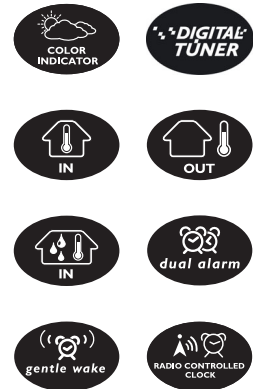

## Personal weather forecaster

with wireless outdoor temperature sensor

Start your day right - every day! The compact AJ260 features an radio controlled clock and graphical weather forecast icons with multi-color light indicators. Your trusty weather forecaster also keeps you punctual - always.

### Stylish design with all the functions you need

- Display weather forecast with graphical animations
- Multi-color light weather indicator
- Display indoor-outdoor temperature
- Built-in hygrometer display indoor humidity
- Digital tuning with presets

### Weather Forecast

- **Status:** Sunny, Cloudy, Partly cloudy, Rainy, Stormy, Snow
- **Light indicator:** Amber (Sunny), Blue (Cloudy), Light blue (Partly cloudy), Purple (Rainy), Red (Stormy), White (Snow)

- **Backlight**
- **Backlight color:** White
- **Clock/Version:** Digital
- **Display Enhancements:** Brightness Control
- **Display Type:** LCD