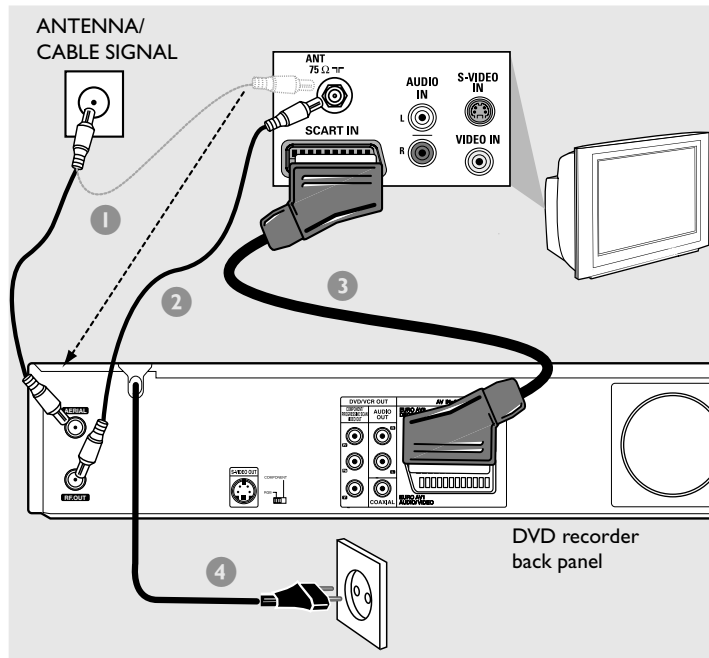

QUICK USE GUIDE

DVDR3320VR

SGP/SL/0512_05

English

1 Connect DVD recorder

- 1 Remove the antenna cable plug from your TV (or Satellite Receiver/Cable Box). Connect it to the **AERIAL** input socket at the back of the DVD recorder.
- 2 Use the supplied antenna cable to connect the DVD recorder's **RF. OUT** output socket to the antenna input socket at the back of your TV set.
- 3 Use the scart cable to connect the DVD recorder's **EURO AV1 AUDIO/VIDEO** socket to the SCART socket at the back of your TV set.
- 4 Connect the power cable from the DVD recorder's ~ **MAINS** to the power supply.

Helpful Hints:

If your TV does not have the above-mentioned connectors, please refer to the user manual for more information on others possible connection to your TV set.

2 Prepare the remote control

3 Start first installation

- 1 Press **STANDBY-ON** on the DVD recorder to switch it on.
 - 2 Switch on the TV set and select the correct video in channel.
NO PICTURE! Press the **CHANNEL** button on the TV to select the correct video in channel, for example, 'EXT', '0', or 'AV'.
 - 3 Press **SYSTEM MENU** to access the setup menu.
Press **▲ ▼** to select an item in the menu.
Press **▶** to access the next level options.
Press **◀** to go back previous level options.
When you complete, press **OK** to confirm your selections and press **SYSTEM MENU** to exit.
- **Channel auto search,**
In {GENERAL} select {Auto Programming}.
Press **▶** to start automatic TV channel search.
Once the TV channel search complete, the total number of channels will be saved in the tuner's memory.
 - **Clock set,**
In {GENERAL} select {Clock Set}.
Press **OK** to confirm the time and clock setting.
Press **▲ ▼** to change the first digit and press **◀ ▶** to go to the previous or next digit field.
Once complete, press **OK** to confirm.