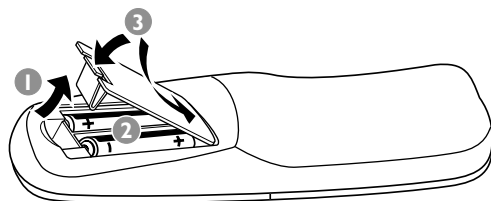

QUICK USE GUIDE

DVDR3320VR

SGP/SL/0512_05

English

1 Connect DVD recorder

- 1 Remove the antenna cable plug from your TV (or Satellite Receiver/Cable Box). Connect it to the **AERIAL** input socket at the back of the DVD recorder.
- 2 Use the supplied antenna cable to connect the DVD recorder's **RF. OUT** output socket to the antenna input socket at the back of your TV set.
- 3 Use the scart cable to connect the DVD recorder's **EURO AV1 AUDIO/VIDEO** socket to the SCART socket at the back of your TV set.
- 4 Connect the power cable from the DVD recorder's ~ **MAINS** to the power supply.

Helpful Hints:

If your TV does not have the above-mentioned connectors, please refer to the user manual for more information on others possible connection to your TV set.

2 Prepare the remote control

3 Start first installation

- 1 Press **STANDBY-ON** on the DVD recorder to switch it on.
 - 2 Switch on the TV set and select the correct video in channel.
NO PICTURE! Press the **CHANNEL** button on the TV to select the correct video in channel, for example, 'EXT', '0', or 'AV'.
 - 3 Press **SYSTEM MENU** to access the setup menu.
Press **▲ ▼** to select an item in the menu.
Press **▶** to access the next level options.
Press **◀** to go back previous level options.
When you complete, press **OK** to confirm your selections and press **SYSTEM MENU** to exit.
- **Channel auto search,**
In {GENERAL} select {Auto Programming}.
Press **▶** to start automatic TV channel search.
Once the TV channel search complete, the total number of channels will be saved in the tuner's memory.
 - **Clock set,**
In {GENERAL} select {Clock Set}.
Press **OK** to confirm the time and clock setting.
Press **▲ ▼** to change the first digit and press **◀ ▶** to go to the previous or next digit field.
Once complete, press **OK** to confirm.