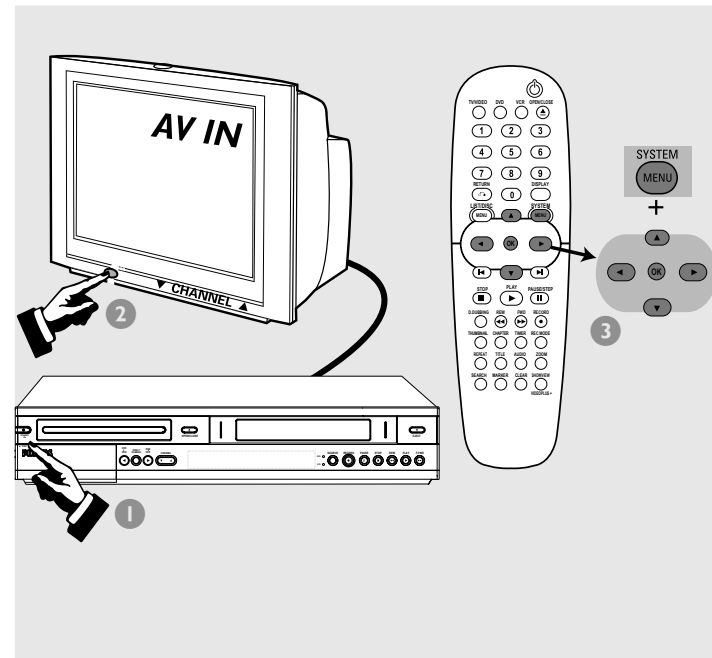

QUICK USE GUIDE

DVDR3320VR

SGP/SL/0512_05

English

1 Connect DVD recorder

- 1 Remove the antenna cable plug from your TV (or Satellite Receiver/Cable Box). Connect it to the **AERIAL** input socket at the back of the DVD recorder.
- 2 Use the supplied antenna cable to connect the DVD recorder's **RF. OUT** output socket to the antenna input socket at the back of your TV set.
- 3 Use the scart cable to connect the DVD recorder's **EURO AV1 AUDIO/VIDEO** socket to the SCART socket at the back of your TV set.
- 4 Connect the power cable from the DVD recorder's ~ **MAINS** to the power supply.

Helpful Hints:

If your TV does not have the above-mentioned connectors, please refer to the user manual for more information on others possible connection to your TV set.

2 Prepare the remote control

3 Start first installation

- 1 Press **STANDBY-ON** on the DVD recorder to switch it on.
 - 2 Switch on the TV set and select the correct video in channel.
NO PICTURE! Press the **CHANNEL** button on the TV to select the correct video in channel, for example, 'EXT', '0', or 'AV'.
 - 3 Press **SYSTEM MENU** to access the setup menu.
Press **▲ ▼** to select an item in the menu.
Press **▶** to access the next level options.
Press **◀** to go back previous level options.
When you complete, press **OK** to confirm your selections and press **SYSTEM MENU** to exit.
- **Channel auto search,**
In {GENERAL} select {Auto Programming}.
Press **▶** to start automatic TV channel search.
Once the TV channel search complete, the total number of channels will be saved in the tuner's memory.
 - **Clock set,**
In {GENERAL} select {Clock Set}.
Press **OK** to confirm the time and clock setting.
Press **▲ ▼** to change the first digit and press **◀ ▶** to go to the previous or next digit field.
Once complete, press **OK** to confirm.