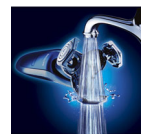

Comfortably close

- Super Lift & Cut technology

Simply rinses clean

- Washable shaver

Flex & Pivot Action

Triple-Track shaving heads

Precision Cutting System

Super Lift & Cut technology