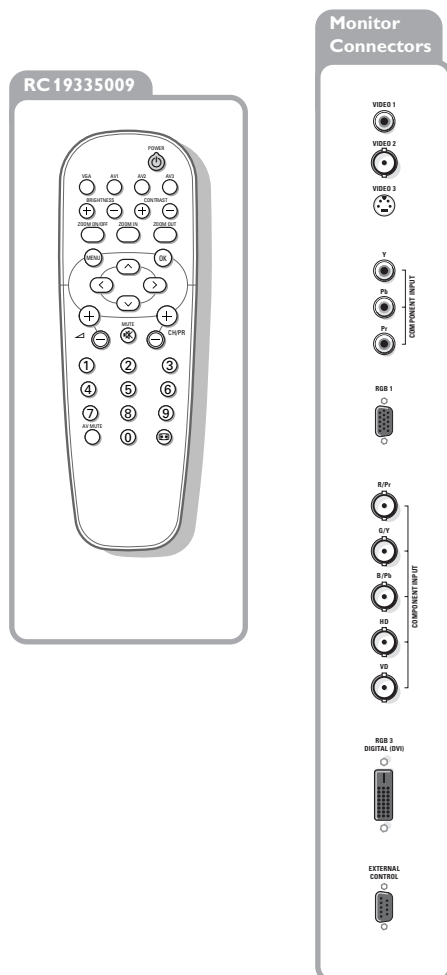

Product highlights

HD Plasma technology with 1365x768 pixels.

Dual HD component input and full 1080i resolution display for connection to high definition input.

480i, 576i, 1080i, 480p, 720p resolution support.

YPbPr inputs for best DVD reproduction

Seven menu languages, US-English (with icons), UK-English, German, French, Italian, Spanish and Portuguese.

50FD9934/17S