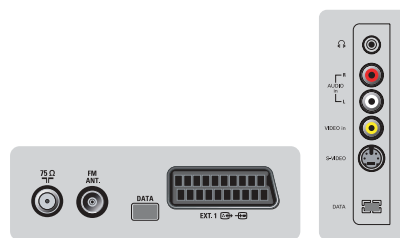

Side Connections

- S-Video
- Headphone (mini jack)
- Video CVBS

Rear Connections

- EXT I : Euro AV Connector (RGB in, CVBS in/out)

Information

- 10 Page Smart Text
- Twin Page Text

FM Radio

- Stereo FM Radio
- 40 Preset Channels
- Autostore/Manual store
- Sorting
- Preset List

Reception

- Tuning System : PLL
- Tuner : VHF, UHF, S-channel, Hyperband
- Colour system : See Table
- Stereo system : See Table
- Aerial Input : 75 Ohm Coaxial

Miscellaneous

- Ambient Temperature : +5/45°C
- Main : AC 90 – 240
- Net Weight : 5.1 Kg
- Gross Weight : 7 Kg
- Set Dimensions (WxHxD) : 377 x 362 x 89 mm/ 377 x 388 x 179 mm without Stand/ With Stand
- Box Dimensions : 489 x 466 x 193 mm (WxHxD)
- Power consumption : 40 W (power on mode)
- Power consumption : 1.2 W (standby mode)

Product highlights

Enhanced Definition XGA LCD panel

It uses the latest panel technology which offers superior entertainment at 640 X 480 pixel resolution. Minimal 'color shift' i.e. uniform natural colors when viewed from different angles, is a key picture performance factor for LCD TVs. It also has a wider viewing angle, a faster response time and natural brilliant colors.

Virtual Dolby® Surround

Enjoy enhanced cinema surround sound effect without the need for rear speakers.

FM Radio

Listen to all your favorite radio channels (40 presets).

10 page teletext

The teletext is a common system transmitted by most broadcasters. 10 pages give you fast access to changing pages.

stereo system						transmission system					
2CS DK	NICAM DK	2CS BG	NICAM BG	NICAM I	NICAM LL'	PAL BG	PAL DK	PAL I	SECAM BG	SECAM DK	SECAM LL'
•	•	•	•	•	•	•	•	•	•	•	•

Predecessor : 15PF7835

Chassis : LC04C

Introduction : Year 2004

Dolby and the double-D symbol are trademarks of Dolby Laboratories Licensing, Inc.

Features and specifications subject to change without notice.

2004 Royal Philips Electronics—All rights reserved.

www.philips.com