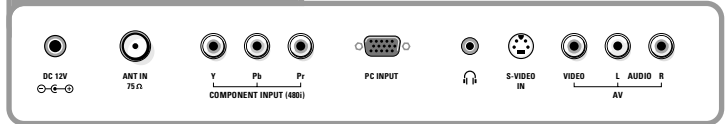

Let's make things better.

PHILIPS

15" LCD FlatTV

Liquid Crystal (Display) Television works by trapping a liquid crystal solution between two sheets of polarized glass. When an electric voltage is put on the liquid crystals, they align so light cannot pass through. Each crystal then either blocks or allows light to pass through it based on the broadcast information. For clear, crisp color that rivals traditional CRT displays, a thin film transistor, known as a TFT is employed.

LCD allows screens to be thinner, and televisions lighter and more energy efficient than ever before.

Rear connectors

Technical specifications

Screen / Picture

- Visible screen size : 15.1"
- Picture Aspect Ratio 4:3
- LCD technology : Thin Film Transistor - TFT
- # pixels : 1024 x 768
- Response time LCD : 25ms (typical)
- Light output : 400cd/m²
- Contrast Ratio : 300:1
- Viewing angles : 140h / 120v
- Anti glare coating
- Progressive Scan
- De-interlacer
- Digital Comb filter (4H)
- Contrast / Brightness control

Miscellaneous

- Ambient temperature : +0/+40°C
- Mains : AC 100-240V, 50/60Hz
- Power consumption: 50W (normal operation) ; Stand by : <3W
- Weight : 11.1 lbs (incl. 'arch'; excl. packaging)
- Dimensions (WxHxD):
product : 17.4x12.4x2.0 in. (excl. 'arch')
carton : 20.9x17.7x9.9 in.