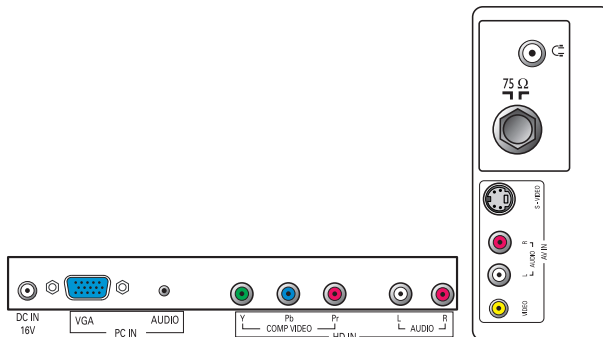

Fast response time

Faster response time delivers improved display of video action with faster transitions that dramatically reduce visible image artifacts in the display of fast-moving images.

Multiple AV inputs

Multiple AV inputs accommodate a variety of format choices in connecting video and audio devices (480i/p, 720p, 1080i).

VGA input

VGA input provides a connector to accommodate input of an analog signal for use as a PC monitor.

Smart picture & Smart sound

Smart picture and Smart sound presets are optimized settings for all your favorite types of programs, various display and audio modes that are directly accessed through a single key on the remote control.

Virtual surround sound

Virtual surround sound creates additional audio channels for a theater-like audio experience.

Stereo sound system

A system that receives stereo broadcasts for high power performance with exciting and lifelike sound through dual speakers.

Date of issue 2009-01-16

Version: 4.0.8

12 NC: 8639 000 16222

UPC: 6 09585 11242 1

Specifications are subject to change without notice.

Trademarks are the property of Koninklijke Philips Electronics N.V. or their respective owners.

© 2009 Magnavox.

All Rights reserved.

www.magnavox.com