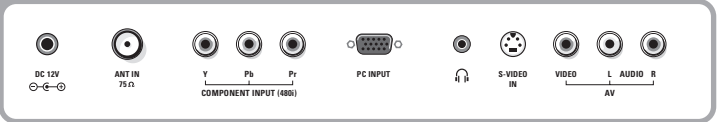

'Arch' stand incl.

Let's make things better.

PHILIPS

15" LCD Flat-TV /us

Liquid Crystal (Display) Television works by trapping a liquid crystal solution between two sheets of polarized glass. When an electric voltage is put on the liquid crystals, they align so light cannot pass through. Each crystal then either blocks or allows light to pass through it based on the broadcast information. For clear, crisp color that rivals traditional CRT displays, a thin film transistor, known as a TFT is employed.

LCD allows screens to be thinner, and televisions lighter and more energy efficient than ever before.

Rear connectors

Technical specifications

Screen / Picture

- Visible screen size : 15.1"
- Picture Aspect Ratio 4:3
- LCD technology : Thin Film Transistor - TFT
- # pixels : 1024 x 768
- Response time LCD : 25ms (typical)
- Light output : 400cd/m²
- Contrast Ratio : 300:1
- Viewing angles : 140h / 120v
- Anti glare coating
- Progressive Scan
- De-interlacer
- Digital Comb filter (4H)
- Contrast / Brightness control