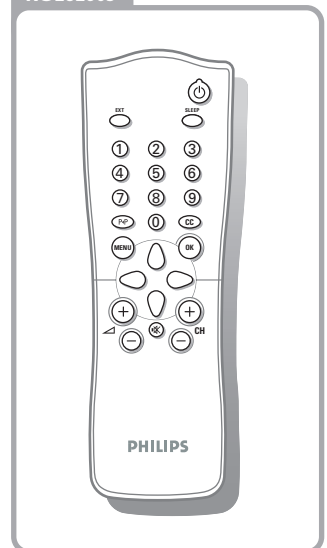

RC 282605

Release date : February 2002

Predecessor(s) : -

Date of issue : Jan. 2001

© 2001 Philips Consumer Electronics Co.
A Division of Philips Electronics North
America Corp.

EasyTune and AutoLock are trademarks of Philips
Consumer Electronics Company.

Internet address
<http://www.philips.com>

Printed in USA

Specifications subject to change without notice.

Let's make things better.

PHILIPS