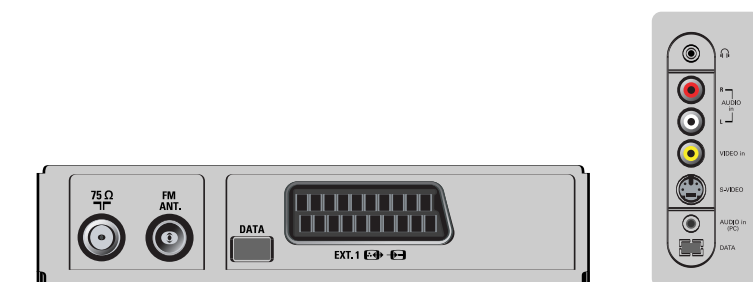

Ease of Use

- Top controls
- Smart Picture (5 modes)
- Smart Sound (4 modes)
- Smart Listening (AVL) + Delta Volume
- Picture modes : 4:3, 4:3 expand, 16:9 compressed
- Multi-language OSD and menu control
- Program List (100 presets)
- Ergonomic Remote Control (RCI9335019/01)

Side Connections

- S-Video
- Headphone (mini jack)
- Video CVBS

Rear Connections

- EXT 1 : Euro AV Connector (RGB in, CVBS in/out)

Information

- 10 Page Smart Text
- Twin Page Text

FM Radio

- Stereo FM Radio
- 40 Preset Channels
- Autostore/Manual store
- Sorting
- Preset List

Reception

- Tuning System : PLL
- Tuner : VHF, UHF, S-channel, Hyperband
- Color system : See Table
- Stereo system : See Table
- Aerial Input : 75 Ohm Coaxial

Miscellaneous

- Ambient Temperature : +5/45°C
- Main : AC 90 – 240V
- Net Weight : 5.5 Kg
- Gross Weight : 7.5 Kg
- Set Dimensions (WxHxD) without Stand : 788 x 439 x 113 mm
- with Stand : 788 x 504 x 270 mm
- Box Dimensions (WxHxD) : 863 x 305 x 600 mm

Product highlights

High definition XGA LCD panel

It use latest panel technology which offers superior entertainment at 1024 X 768 pixel resolution. It also has faster response time and natural brilliant colors.

Virtual Dolby® Surround

Enjoy enhanced cinema surround sound effect without the need for rear speakers.

FM Radio

Listen to all your favorite radio channels (40 presets).

10 page teletext

The teletext is a common system transmitted by most broadcasters. 10 pages give you fast access to changing pages.

stereosystem						transmissionsystem					
2CS DK	NICAM DK	2CS BG	NICAM BG	NICAM I	NICAM LL'	PAL BG	PAL DK	PAL I	SECAM BG	SECAM DK	SECAM LL'
•	•	•	•	•	•	•	•	•	•	•	•

Predecessor : I4PF7846

Chassis : LC04C

Introduction : Year 2004

Dolby and the double-D symbol are trademarks of Dolby Laboratories Licensing, Inc.

Features and specifications subject to change without notice.

2004 Royal Philips Electronics—All rights reserved.

www.philips.com

Download from www.Somanuals.com. All Manuals Search And Download.