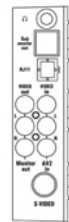

left jack panel

right jack panel

rear jack panel

- UPC: 0 37849 93413 5
- Product Dimensions: 18.9"W x 12.1"H x 2.6"D
- Product Weight: 13.7 lbs.
- Carton Dimensions: 23.1"W x 16.7"H x 9.49"D
- Carton Weight: 17.6 lbs.
- Carton contains: Remote Control w/ batteries, operating instructions, warranty information
- Country of Origin: China