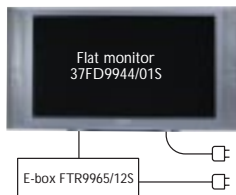

Miscellaneous

- Ambient temperature +5 ---+ 40°C
- Maximum operating altitude: 2000 m
- Mains: Auto Voltage AC 95V-264V, 50/60Hz
- Power consumption: 300W normal operation
  2W Stand by
- Weight - Monitor: 35 kg
  - E-Box: 4 kg
- Weight Incl. Packaging: 45 kg
- Set Dimensions (WxHxD)
  - Monitor: 1130x598x90 mm
  - E-box: 435x105x330 mm
- Box Dimension (WxHxD): 1110x740x500 mm
- TV Colour: Precision Silver (10888)
- 2m,5m thin VGA cables included
- Wall mounting bracket included
- 10 m VGA cable optional
- Table top stand optional