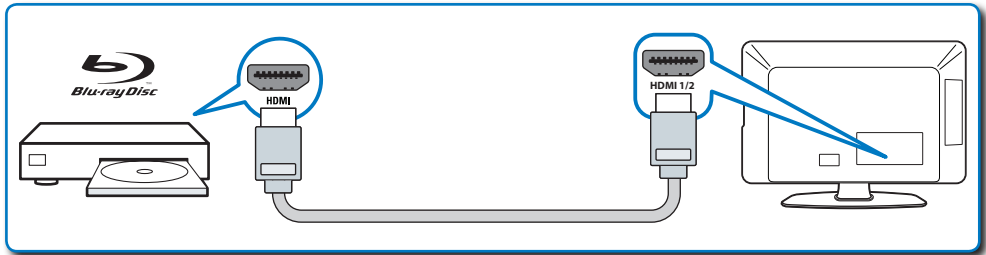

# 3

<p>HDMI</p> <p>☆☆☆☆</p>	
<p>YPbPr &amp; AUDIO L/R</p> <p>☆☆☆</p>	
<p>SCART</p> <p>☆☆</p>	
<p>AUDIO L/R &amp; VIDEO IN</p> <p>☆☆</p>	

Specifications are subject to change without notice  
Trademarks are the property of Koninklijke Philips Electronics N.V.  
or their respective owners  
2009 © Koninklijke Philips Electronics N.V. All rights reserved.