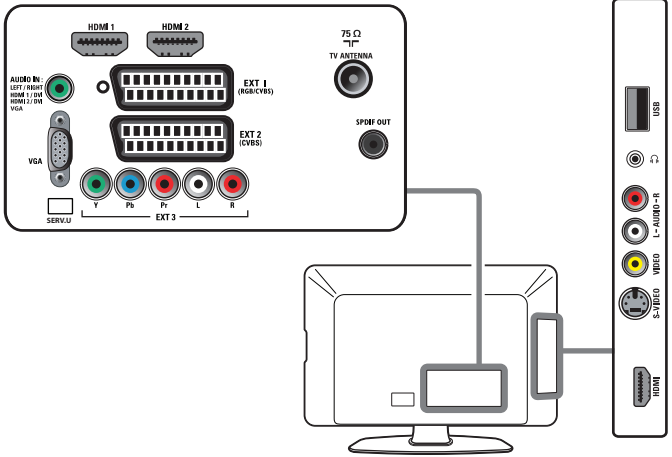

# 3

<p>HDMI</p> <p>☆☆☆☆</p>	
<p>YPbPr &amp; AUDIO L/R</p> <p>☆☆☆</p>	
<p>SCART</p> <p>☆☆</p>	
<p>AUDIO L/R &amp; VIDEO IN</p> <p>☆☆</p>	

Specifications are subject to change without notice  
Trademarks are the property of Koninklijke Philips Electronics N.V.  
or their respective owners  
2009 © Koninklijke Philips Electronics N.V. All rights reserved.