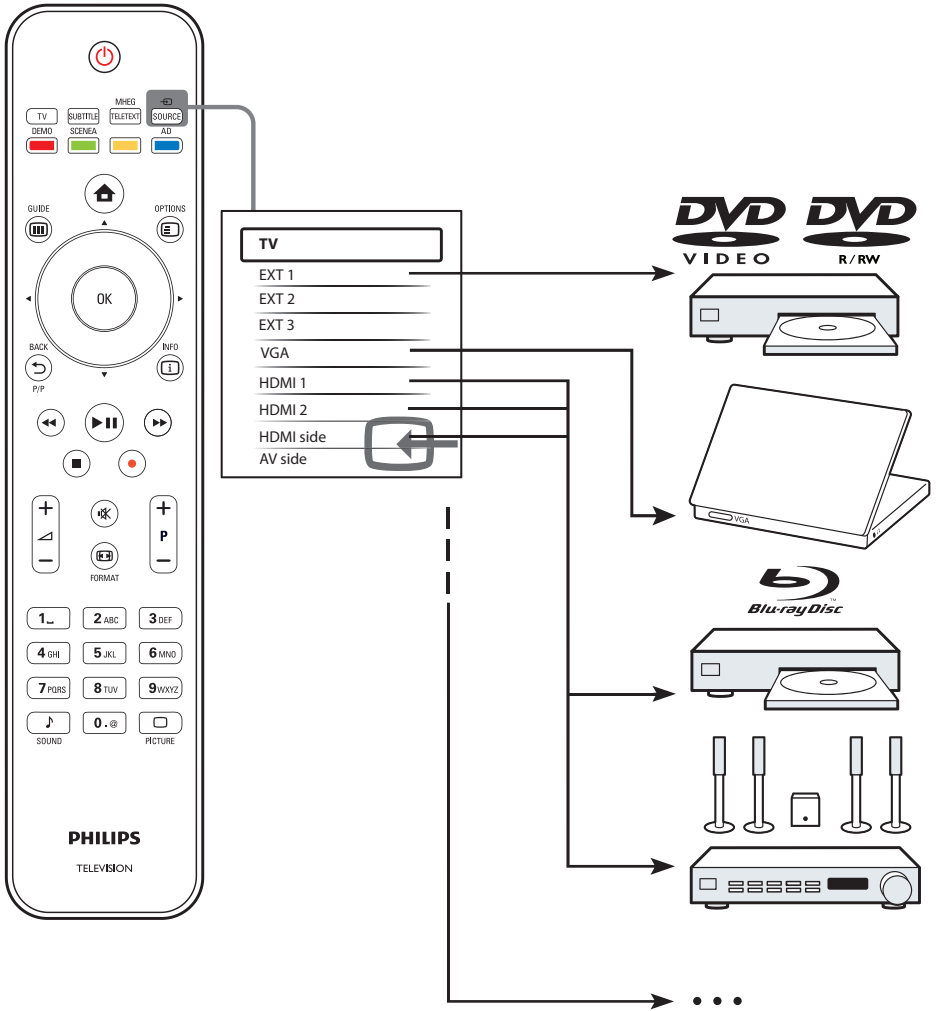

# 3

<p>HDMI</p> <p>☆☆☆☆</p>	
<p>YPbPr &amp; AUDIO L/R</p> <p>☆☆☆</p>	
<p>SCART</p> <p>☆☆</p>	
<p>AUDIO L/R &amp; VIDEO IN</p> <p>☆☆</p>	

Specifications are subject to change without notice  
Trademarks are the property of Koninklijke Philips Electronics N.V.  
or their respective owners  
2009 © Koninklijke Philips Electronics N.V. All rights reserved.