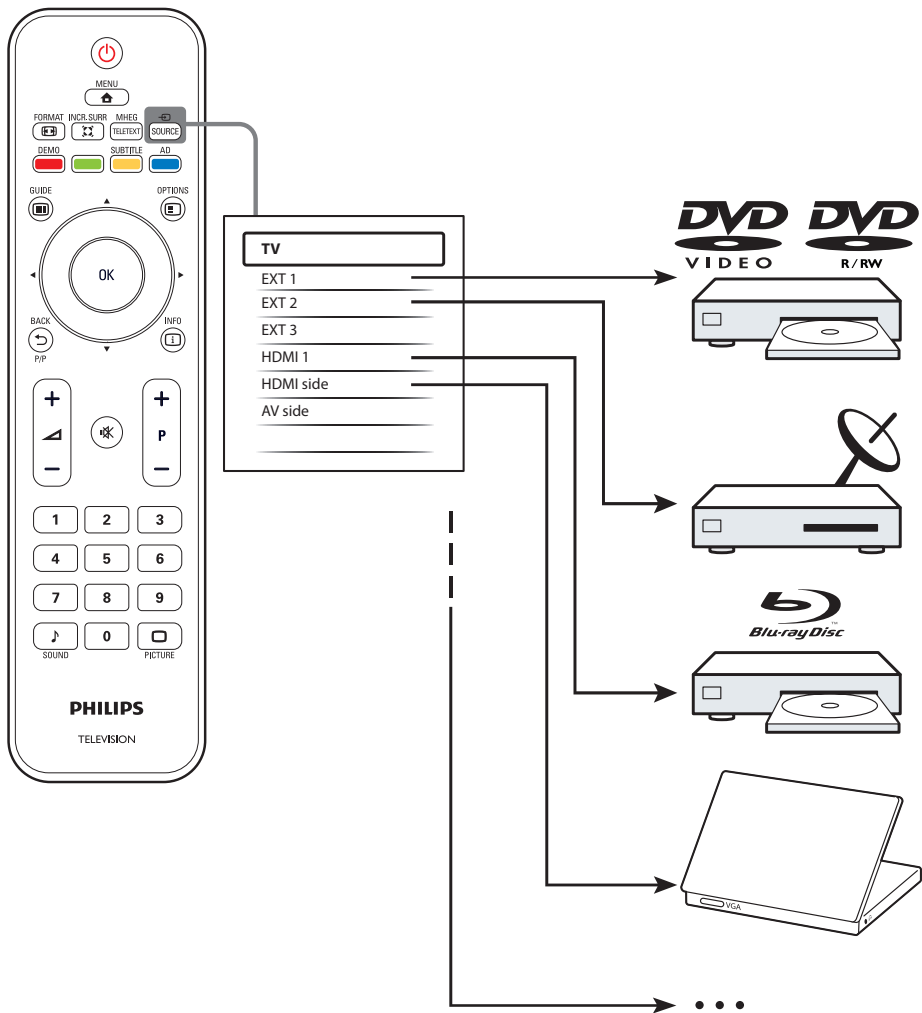

Quick

Start

PHILIPS

1

2

3

HDMI	
★★★★	
YPbPr & AUDIO L/R	
★★★	
SCART	
★★	
AUDIO L/R & VIDEO IN	
★	

Specifications are subject to change without notice
Trademarks are the property of Koninklijke Philips Electronics N.V.
or their respective owners
2009 © Koninklijke Philips Electronics N.V. All rights reserved.