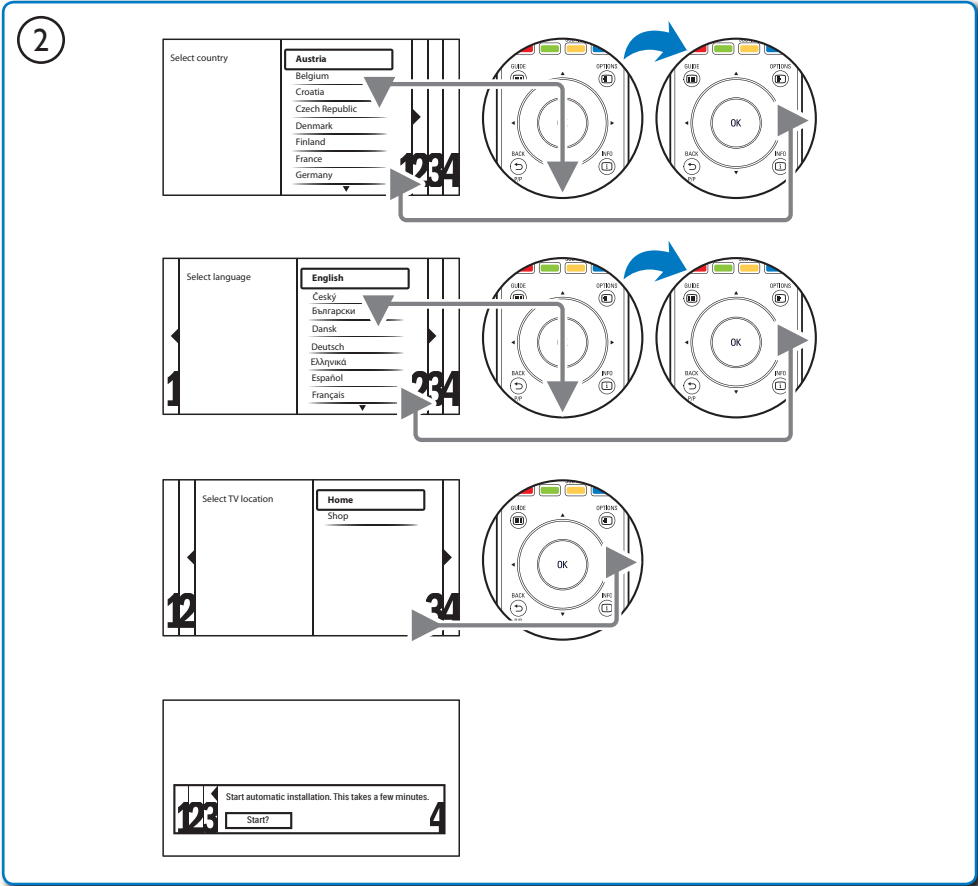

Quick

Start

PHILIPS

1

2

3

HDMI	
★★★★	
YPbPr & AUDIO L/R	
★★★	
SCART	
★★	
AUDIO L/R & VIDEO IN	
★	

Specifications are subject to change without notice
Trademarks are the property of Koninklijke Philips Electronics N.V.
or their respective owners
2009 © Koninklijke Philips Electronics N.V. All rights reserved.