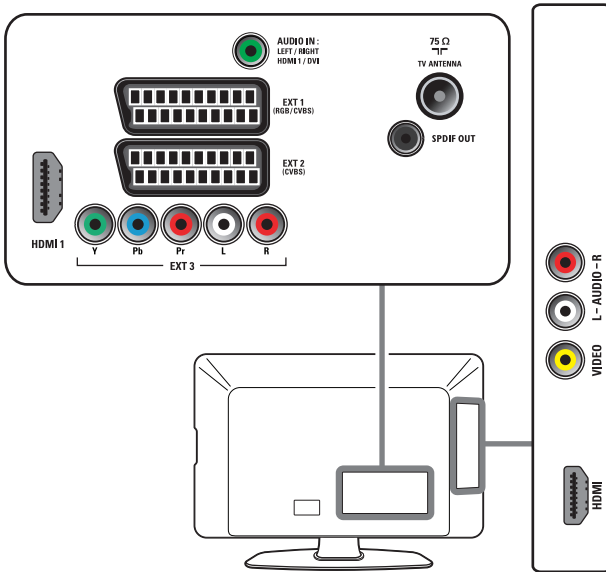

Quick

Start

PHILIPS

1

2

3

HDMI	
★★★★	
YPbPr & AUDIO L/R	
★★★	
SCART	
★★	
AUDIO L/R & VIDEO IN	
★	

Specifications are subject to change without notice
Trademarks are the property of Koninklijke Philips Electronics N.V.
or their respective owners
2009 © Koninklijke Philips Electronics N.V. All rights reserved.