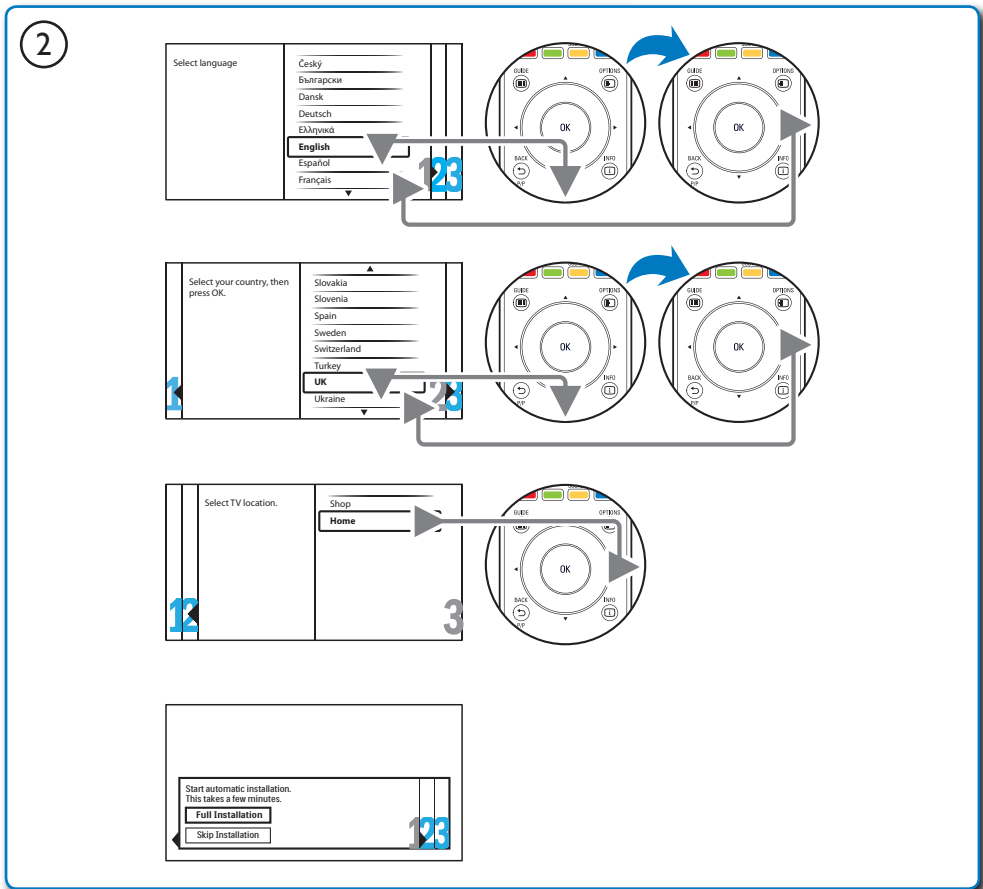

Quick

Start

PHILIPS

1

2

3

HDMI	
★★★★	
YPbPr & AUDIO L/R	
★★★	
SCART	
★★	
AUDIO L/R & VIDEO IN	
★	

Specifications are subject to change without notice
Trademarks are the property of Koninklijke Philips Electronics N.V.
or their respective owners
2009 © Koninklijke Philips Electronics N.V. All rights reserved.