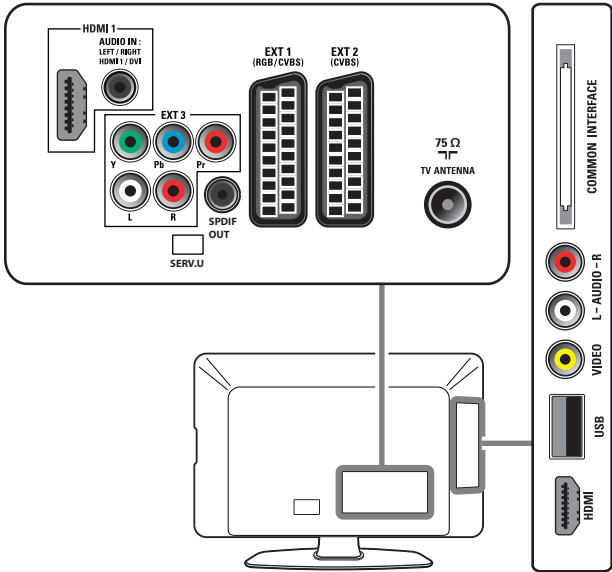

Quick

Start

PHILIPS

1

2

3

HDMI	
★★★★	
YPbPr & AUDIO L/R	
★★★	
SCART	
★★	
AUDIO L/R & VIDEO IN	
★	

Specifications are subject to change without notice
Trademarks are the property of Koninklijke Philips Electronics N.V.
or their respective owners
2009 © Koninklijke Philips Electronics N.V. All rights reserved.