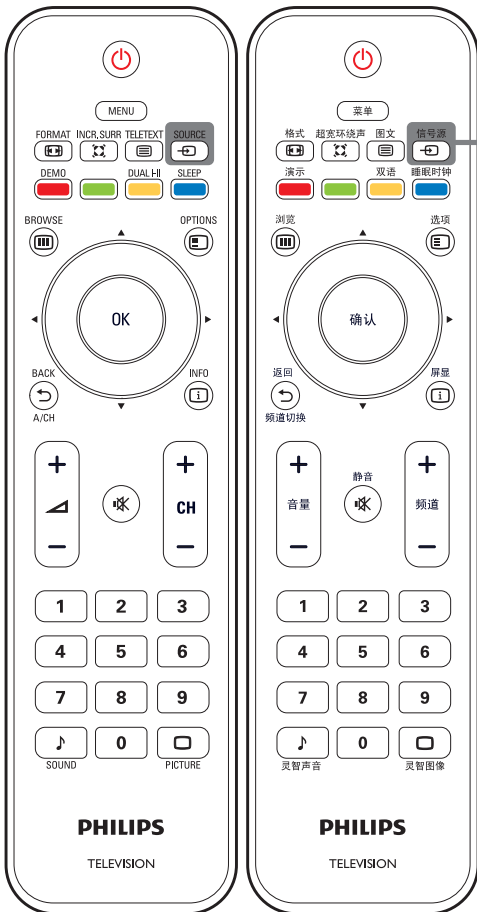

3

HDMI	
	
YPbPr & AUDIO L/R 	
AUDIO L/R & VIDEO IN 	

For Hong Kong only

Specifications are subject to change without notice
Trademarks are the property of Koninklijke Philips Electronics N.V.
or their respective owners
2009 © Koninklijke Philips Electronics N.V. All rights reserved.