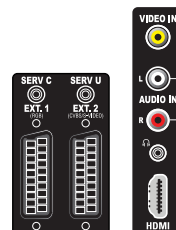

Tuner/Reception/Transmission

- **Aerial Input:** 75 ohm coaxial (IEC75)
- **TV system:** PAL I, PAL B/G, PAL D/K, SECAM B/G, SECAM D/K, SECAM L/L', DVB COFDM 2K/8K
- **Video Playback:** NTSC, SECAM, PAL
- **DVB:** DVB Terrestrial *
- **Tuner bands:** Hyperband, S-Channel, UHF, VHF
- **Number of Preset Channels:** 100
- **Tuner Display:** PLL

Connectivity

- **Ext 1 Scart:** Audio L/R, CVBS in/out, RGB
- **Ext 2 Scart:** Audio L/R, CVBS in/out, S-video in
- **Number of Scarts:** 2
- **Ext 3:** HDMI v1.3, CVBS in, Audio L/R in
- **Ext 4:** YPbPr, S-video in, Audio L/R in
- **Ext 5:** HDMI v1.3
- **Ext 6:** HDMI v1.3
- **Other connections:** Headphone out, Common Interface

Power

- **Ambient temperature:** 5 °C to 40 °C
- **Mains power:** 220 - 240V, 50/60Hz
- **Power consumption:** 110 W
- **Standby power consumption:** < 1 W

Accessories

- **Included Accessories:** Table top stand, Power cord, Quick start guide, User Manual, Registration card, Warranty certificate, Remote Control, Batteries for remote control

Dimensions

- **Colour cabinet:** High Gloss black deco front with Silver rim cabinet
- **Set dimensions (W x H x D):** 804 x 533 x 162 mm
- **Set dimensions with stand (W x H x D):** 804 x 605 x 223 mm
- **Product weight:** 16.5 kg

Stereo system					Transmission system					
2CS DK	NICAM DK	2CS BG	NICAM I	NICAM LL'	PAL BG	PAL D/K	PAL I	SECAM BG	SECAM DK	SECAM LL'
•	•	•	•	•	•	•	•	•	•	•