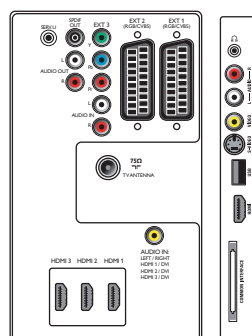

Multimedia Applications

- **Multimedia connections:** USB
- **Playback Formats:** MP3, Slideshow files (.alb), JPEG Still pictures

Tuner/Reception/Transmission

- **Aerial Input:** 75 ohm coaxial (IEC75)
- **TV system:** PAL I, PAL B/G, PAL D/K, SECAM B/G, SECAM D/K, SECAM L/L', DVB COFDM 2K/8K
- **Video Playback:** NTSC, SECAM, PAL
- **DVB:** DVB Terrestrial *
- **Tuner bands:** Hyperband, S-Channel, UHF, VHF
- **Tuner Display:** PLL

Connectivity

- **Ext 1 Scart:** Audio L/R, CVBS in/out, RGB
- **Ext 2 Scart:** Audio L/R, CVBS in/out, RGB
- **Ext 3:** YPbPr, Audio L/R in
- **Ext 4:** HDMI v1.3
- **Ext 5:** HDMI v1.3
- **Ext 6:** HDMI v1.3
- **HDMI-control (CEC features):** One touch play, System standby
- **Front / Side connections:** HDMI v1.3, S-video in, CVBS in, Audio L/R in, Headphone out, USB
- **Other connections:** Analog audio Left/Right out, PC Audio in, S/PDIF out (coaxial), Common Interface

Power

- **Ambient temperature:** 5 °C to 35 °C
- **Mains power:** 220 - 240V, 50/60Hz
- **Power consumption:** 200 W
- **Standby power consumption:** 0.15 W

Dimensions

- **Set dimensions (W x H x D):** 1046 x 644 x 88 mm
- **Set dimensions with stand (W x H x D):** 1046 x 716 x 262 mm
- **Weight incl. Packaging:** 42 kg
- **Product weight:** 21 kg
- **Product weight (+stand):** 25.5 kg
- **Box dimensions (W x H x D):** 1151 x 793 x 333 mm

Stereo system					Transmission system					
2CS DK	NICAM DK	2CS BG	NICAM I	NICAM LL'	PAL BG	PAL D/K	PAL I	SECAM BG	SECAM DK	SECAM LL'
•	•	•	•	•	•	•	•	•	•	•