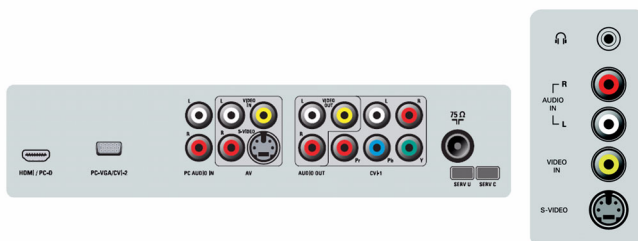

Tuner/Reception/Transmission

- **Tuner bands:** Hyperband, S-Channel, UHF, VHF
- **TV system:** PAL, SECAM
- **Video Playback:** NTSC, PAL, SECAM, PAL B/G
- **Aerial Input:** 75 ohm coaxial (IEC75)
- **Tuner Display:** PLL
- **Number of Preset Channels:** 100

Connectivity

- **Number of AV connections:** 5
- **Other connections:** Antenna IEC75, Monitor out L/R (Cinch)
- **AV 1:** YPbPr (2fh), Audio L/R in
- **AV 2:** CVBS, S-Video, Audio L/R in
- **AV 3:** VGA PC-in, YPbPr (2Fh), Audio L/R in
- **Front / Side connections:** CVBS in, Headphone out, S-video in, Audio L/R in
- **AV 4:** HDMI

Power

- **Power consumption:** 120 W Normal Operation W
- **Standby power consumption:** 1 W <
- **Ambient temperature:** 5 °C to 40 °C
- **Mains power:** 110 - 240V, 50/60Hz

Dimensions

- **Product weight:** 18.2 kg
- **Weight incl. Packaging:** 22 kg
- **Dimensions (with base) (W x H x D):** 924 x 550 x 222 mm
- **Set dimensions (W x H x D):** 924 x 511 x 118 mm
- **Color cabinet:** Silver Frost & Indigo Black
- **Box dimensions (W x H x D):** 1000 x 690 x 240 mm

Accessories

- **Included Accessories:** Power cord, Quick start guide, Registration card, Remote Control, User Manual, Batteries for remote control, Table top stand, VGA to YPbPr-Cinch cable

Loudspeakers

- **Built-in speakers:** 2

Stereo system					Transmission system					
NICAM DK	2CS BG	NICAM I	NICAM BG	NICAM LL'	PAL BG	PAL D/K	PAL I	SECAM BG	SECAM DK	SECAM LL'
•	•	•	•	•	•	•	•	•	•	•