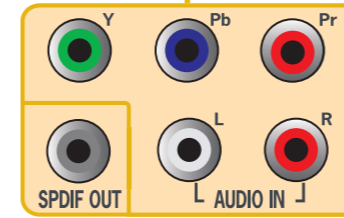

BEST

Connection for digital High Definition Video & Audio.

- HDMI is your best digital HD connection.
- Use HDMI input connection for your HD Cable box, HD Satellite signal or Blu-Ray DVD input.

AC IN

HDMI

VGA

AUDIO

PC IN

HD Cable / Satellite / DVD / Game Console

Better

Connection for products that do not have HDMI outputs.

- Component Video Inputs are excellent digital connections.
- Use the AV1 component Video inputs (Y Pb Pr) and Audio input (L&R) for your HD Cable box, HD Satellite signal or Blu-Ray DVD input.

AV2

AV1

VCR, Digital Camera / Camcorder

Good

Connection for accessory products:

- Use the Composite Yellow Video input & Audio L&R inputs.

75Ω

If your TV signal is from a 75 ohm Cable or Antenna, you can use this 75 ohm Cable / Antenna connection.