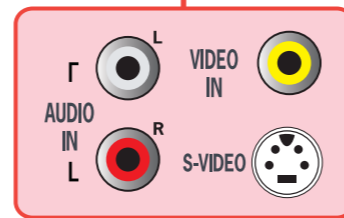

VGA

AUDIO

PC IN

HD Cable / Satellite / DVD / Game Console

Better

Connection for products that do not have HDMI outputs.

- Component Video Inputs are excellent digital connections.
- Use the AV1 component Video inputs (Y Pb Pr) and Audio input (L&R) for your HD Cable box, HD Satellite signal or Blu-Ray DVD input.

AV2

AV1

VCR, Digital Camera / Camcorder

Good

Connection for accessory products:

- Use the Composite Yellow Video input & Audio L&R inputs.

75Ω

If your TV signal is from a 75 ohm Cable or Antenna, you can use this 75 ohm Cable / Antenna connection.