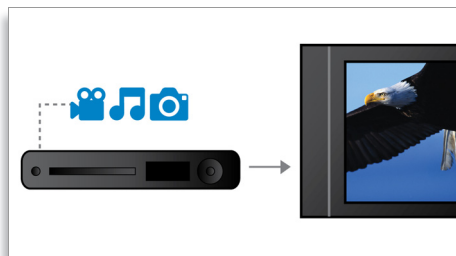

Plays it all

Play virtually any media format you want - whether it is DivX, MP3, WMA or JPEG. Experience the unbeatable convenience of great playability and the luxury of sharing media files on your TV or home theatre system - in the comfort of your living room.