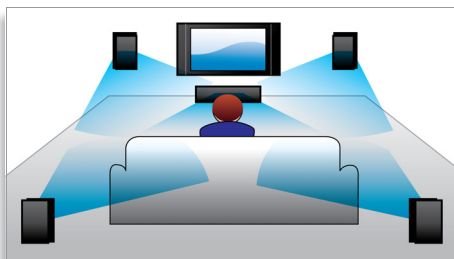

Easy to set up

- Easy-fit™ connectors with colour-coding for a simple setup

PHILIPS
sense and simplicity

Highlights

USB Media Link

The Universal Serial Bus or USB is a protocol standard that is conveniently used to link PCs, peripherals and consumer electronic equipment. With USB Media Link, all you have to do is plug in your USB device, select the movie, music or photo and play away.

DTS, DolbyDigital, ProLogic II

A built-in DTS and Dolby Digital decoder eliminates the need for an external decoder by processing all six channels of audio information to provide a surround sound experience and an astoundingly natural sense of ambience and dynamic realism. Dolby Pro Logic II provides five channels of surround processing from any stereo source.