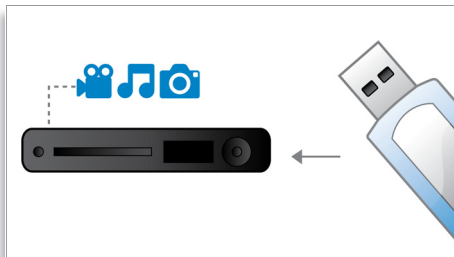

Easy to set up

- Easy-fit™ connectors with colour-coding for a simple setup

PHILIPS
sense and simplicity

Highlights

USB Media Link

The Universal Serial Bus or USB is a protocol standard that is conveniently used to link PCs, peripherals and consumer electronic equipment. With USB Media Link, all you have to do is plug in your USB device, select the movie, music or photo and play away.

DTS, DolbyDigital, ProLogic II

A built-in DTS and Dolby Digital decoder eliminates the need for an external decoder by processing all six channels of audio information to provide a surround sound experience and an astoundingly natural sense of ambience and dynamic realism. Dolby Pro Logic II provides five channels of surround processing from any stereo source.