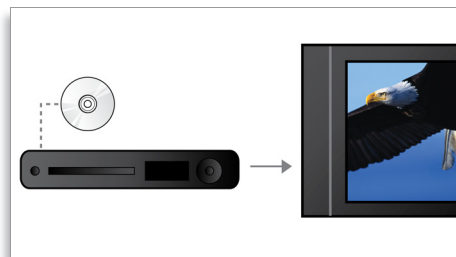

Plays it all

Play virtually any disc you want - whether they are CDs, (S)VCDs, DVDs, DVD+R, DVD-R, DVD+RW, DVD-RW or DVD+R DL. Experience unbeatable flexibility and the convenience of playing all your discs on the one device.