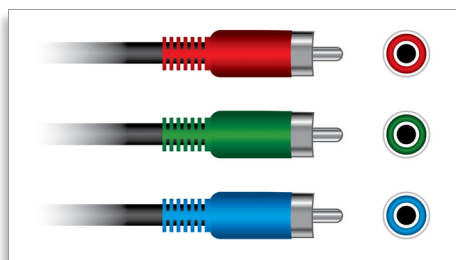

Easy-fit™ connectors

Colour-coded connectors provide a simple and user-friendly solution for connecting the

speakers and subwoofer to the centre unit of the home entertainment system simply by plugging the connectors into the matching coloured interface at the rear of the centre unit.