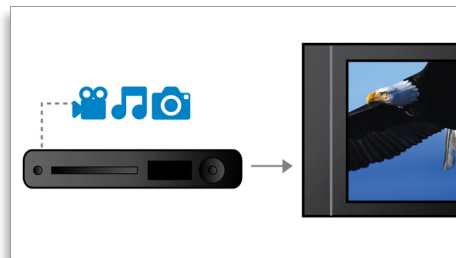

Plays it all

Play virtually any media format you want - whether it is DivX, MP3, WMA or JPEG. Experience the unbeatable convenience of great playability and the luxury of sharing media files on your TV or home theatre system - in the comfort of your living room.