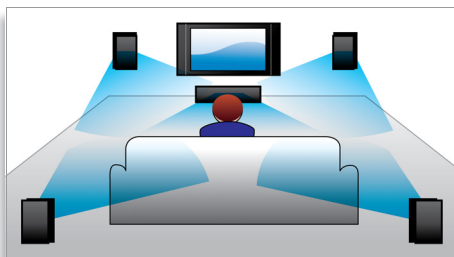

PHILIPS
sense and simplicity

Highlights

USB Link

The Universal Serial Bus or USB is a protocol standard that is conveniently used to link PCs, peripherals and consumer electronic equipment. With USB Link, all you have to do is plug in your USB device, select the photo or music, and play away.

DTS, DolbyDigital, ProLogic II

A built-in DTS and Dolby Digital decoder eliminates the need for an external decoder by processing all six channels of audio information to provide a surround sound experience and an astoundingly natural sense of ambience and dynamic realism. Dolby Pro Logic II provides five channels of surround processing from any stereo source.