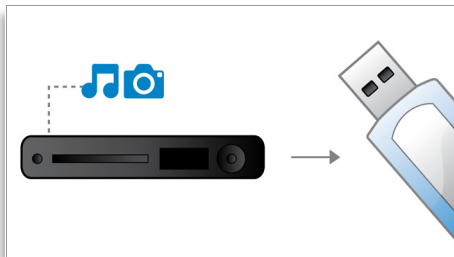

Easy to set up and use

- Easy-fit™ connectors with colour-coding for a simple setup

Plays all your movies and music

- DivX Ultra Certified for enhanced playback of DivX videos
- Plays DivX, MP3, WMA and JPEG digital camera photos
- Plays CD, (S)VCD, DVD, DVD+R/RW, DVD-R/RW, DVD+R DL

PHILIPS
sense and simplicity

Highlights

USB Link

The Universal Serial Bus or USB is a protocol standard that is conveniently used to link PCs, peripherals and consumer electronic equipment. With USB Link, all you have to do is plug in your USB device, select the photo or music, and play away.

DTS, DolbyDigital, ProLogic II

A built-in DTS and Dolby Digital decoder eliminates the need for an external decoder by processing all six channels of audio information to provide a surround sound experience and an astoundingly natural sense of ambience and dynamic realism. Dolby Pro Logic II provides five channels of surround processing from any stereo source.