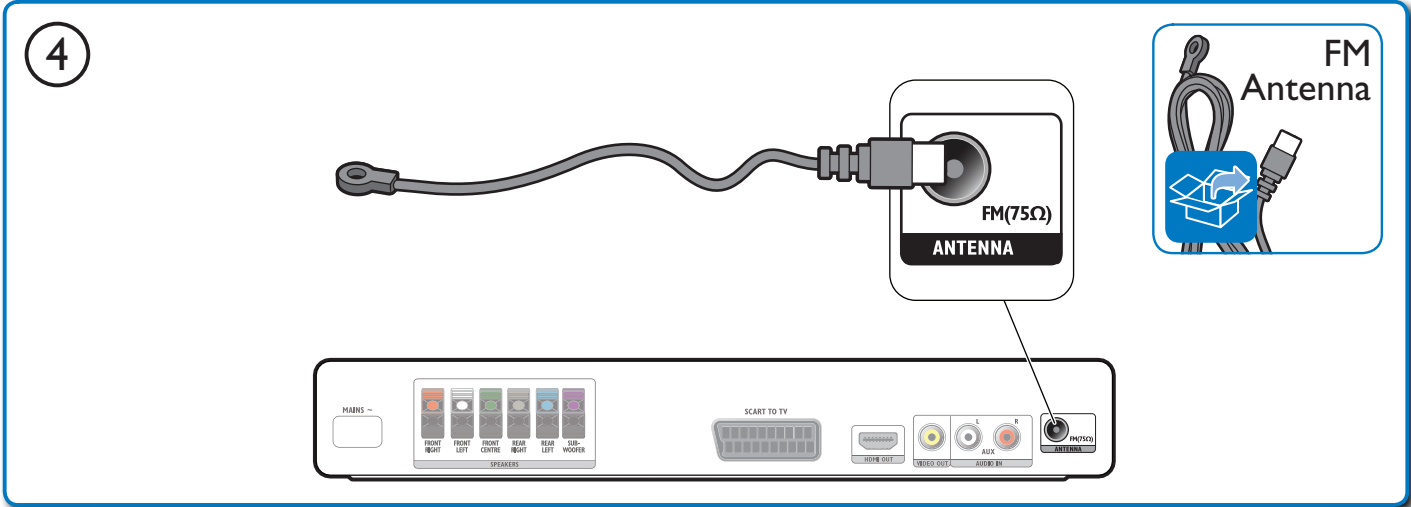

Register your product and get support at
www.philips.com/welcome

HTS3540

Quick Start

PHILIPS

Audio/Video

FM Antenna

Power cord
(fixed for UK)

1