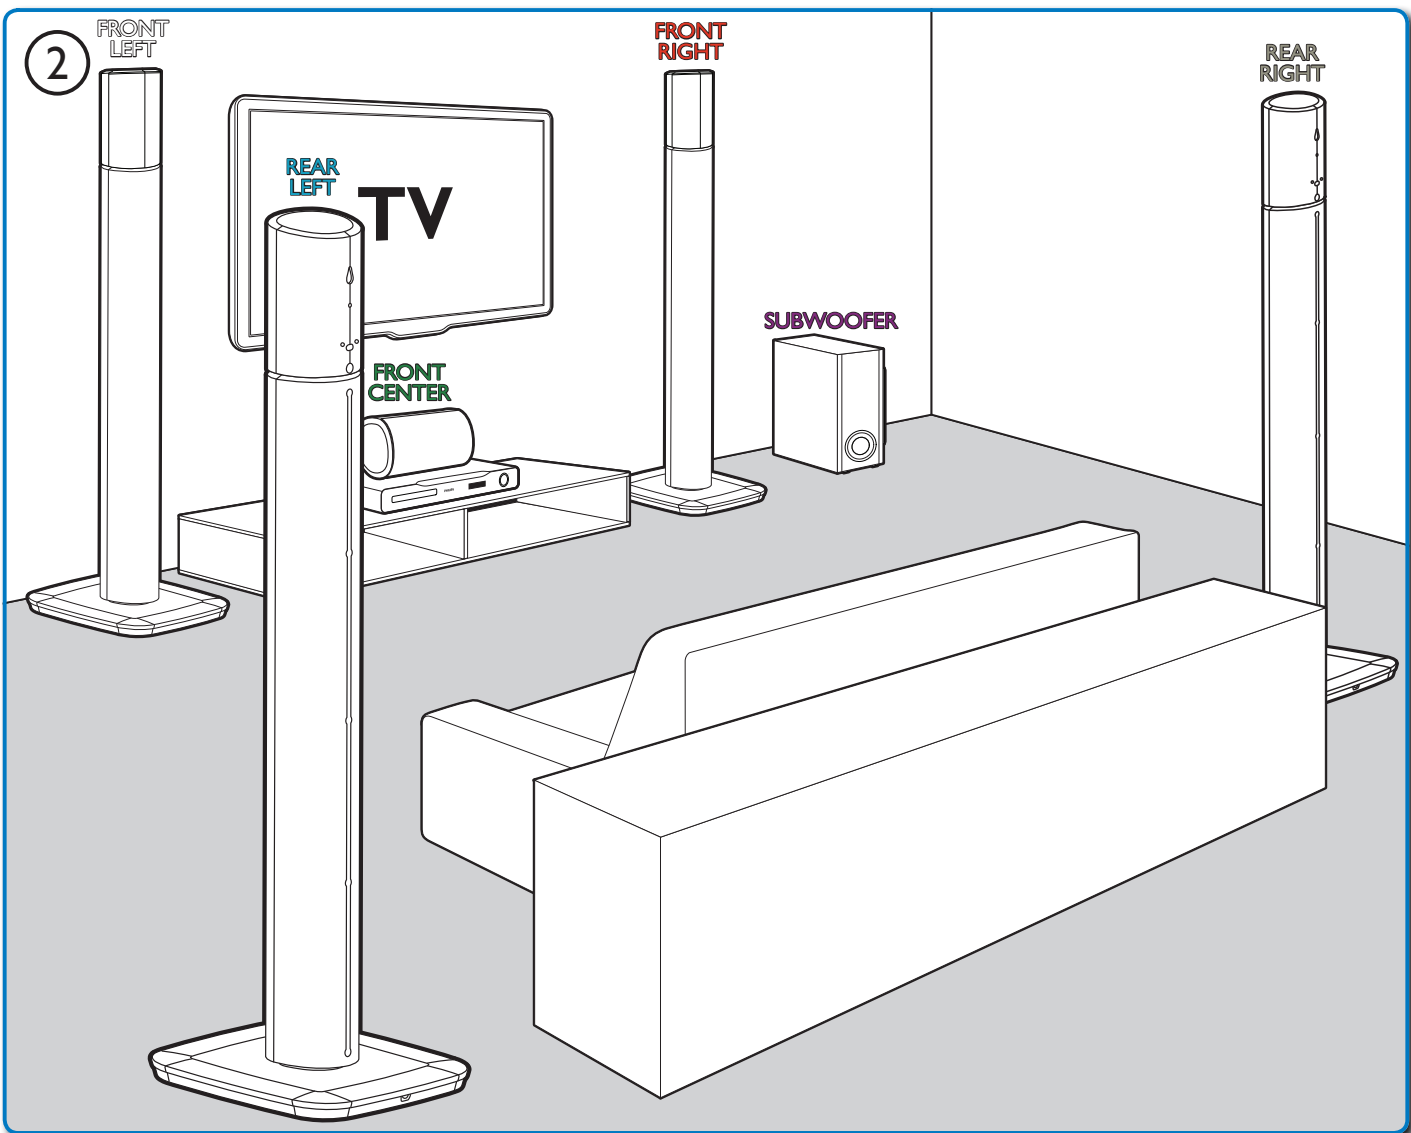

Register your product and get support at
www.philips.com/welcome

HTS3540

Quick Start

PHILIPS

Audio/Video

FM Antenna

Power cord
(fixed for UK)

1