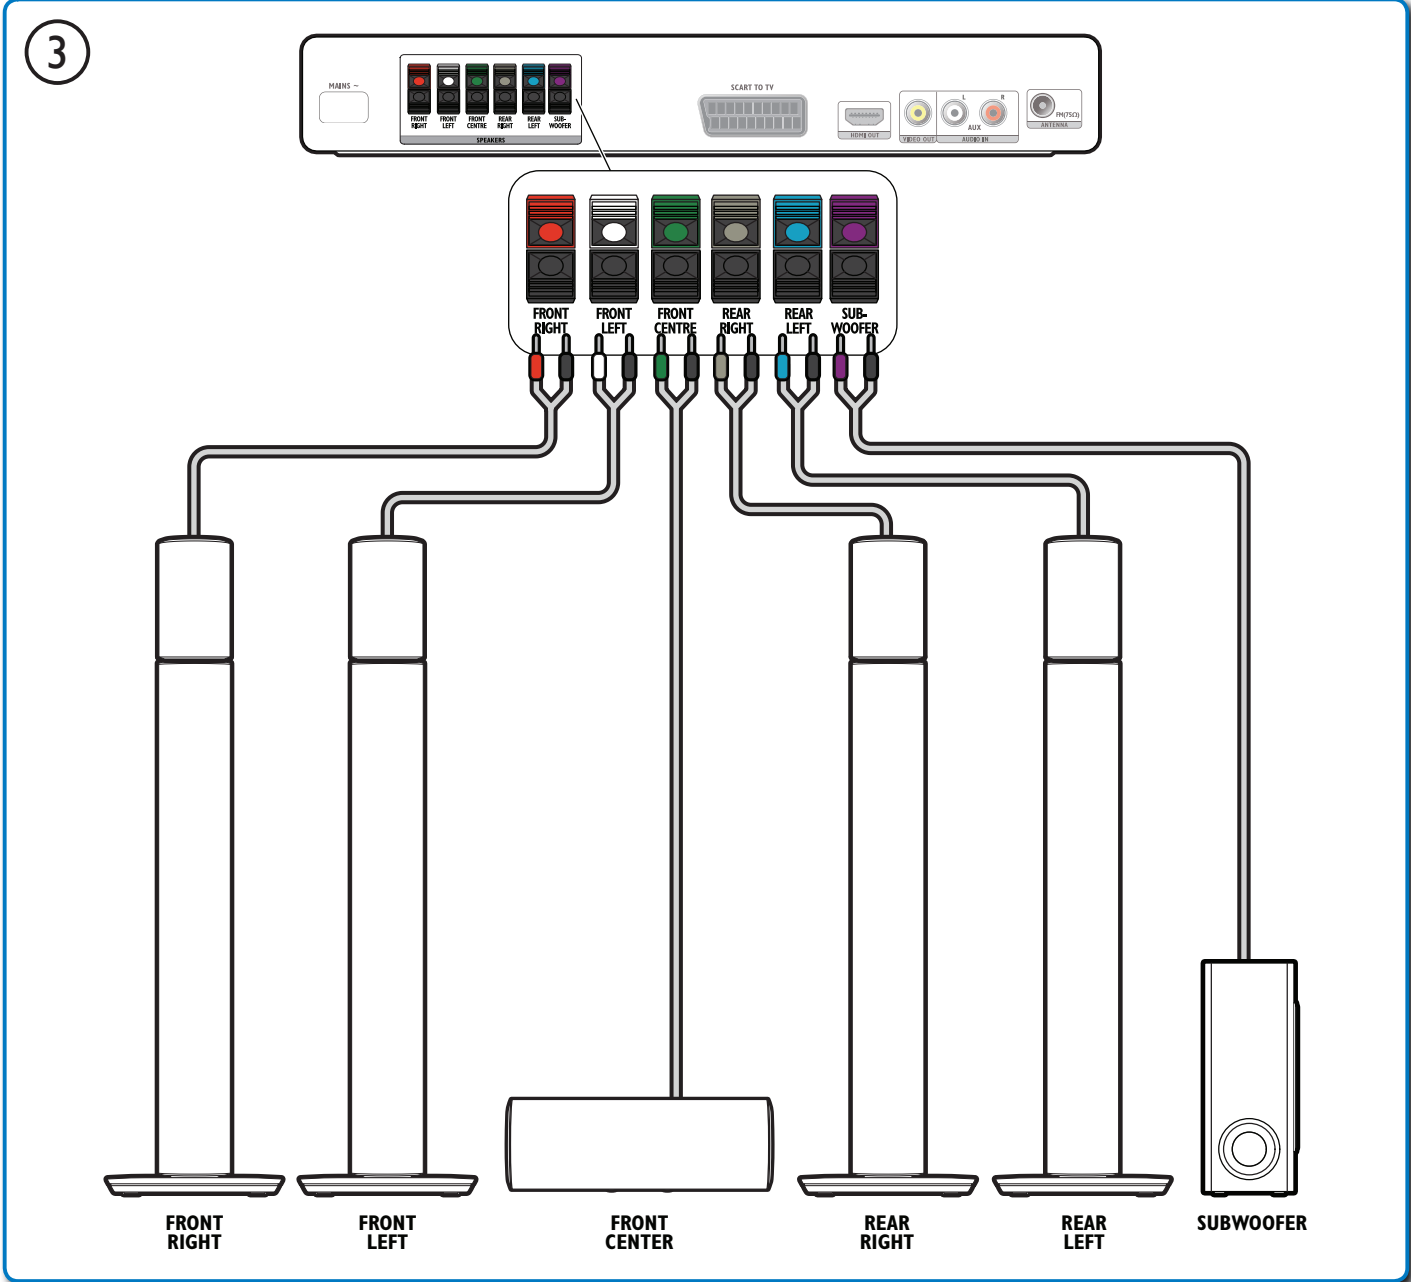

Register your product and get support at
www.philips.com/welcome

HTS3540

Quick Start

PHILIPS

Audio/Video

FM Antenna

Power cord
(fixed for UK)

1