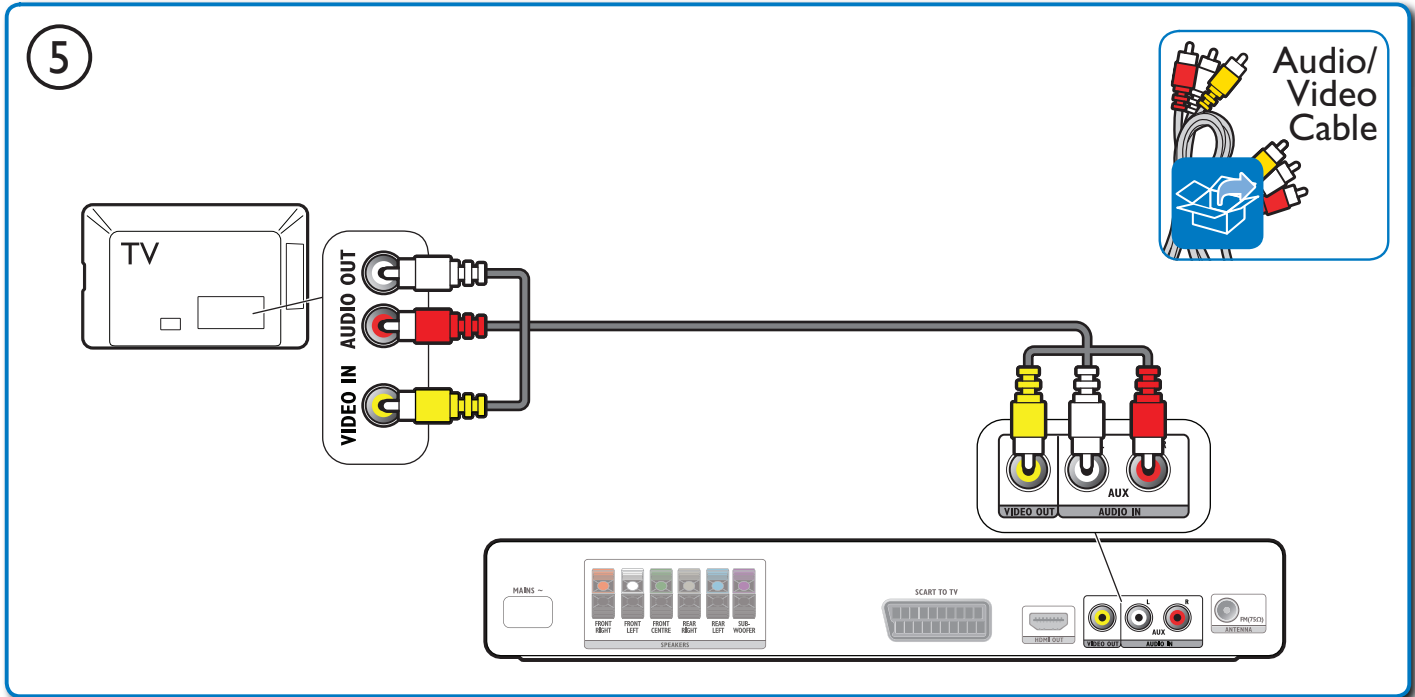

Register your product and get support at
www.philips.com/welcome

HTS3540

Quick Start

PHILIPS

Audio/Video

FM Antenna

Power cord
(fixed for UK)

1