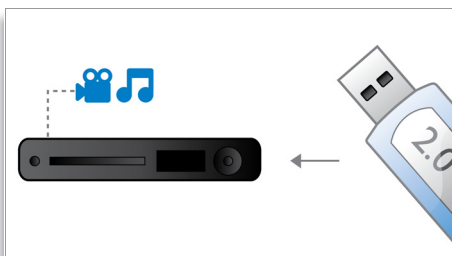

Hi-Speed USB 2.0 Link

The Universal Serial Bus or USB is a protocol standard that is conveniently used to link PCs, peripherals and consumer electronic equipment. Hi-Speed USB devices have a data transfer rate of up to 480 Mbps - up from the 12 Mbps in original USB ones. With Hi-Speed USB 2.0 Link, all you have to do is plug in your USB device, select the movie, music or photo and play away.