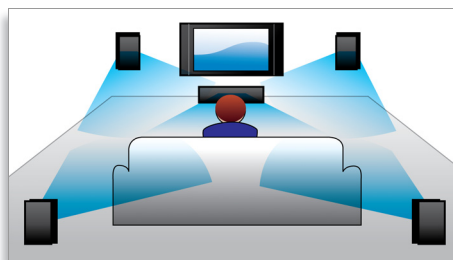

DTS, DolbyDigital, ProLogic II

A built-in DTS and Dolby Digital decoder eliminates the need for an external decoder by processing all six channels of audio information to provide a surround sound experience and an astoundingly natural sense of ambience and dynamic realism. Dolby Pro Logic II provides five channels of surround processing from any stereo source.