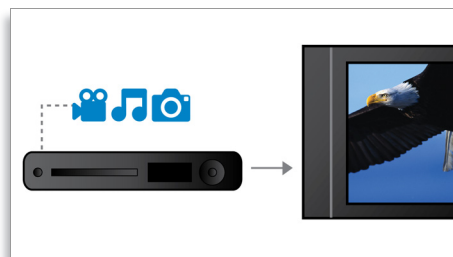

Plays it all

Play virtually any media format you want - whether they are WMV, DivX, MP3s or JPEGs.