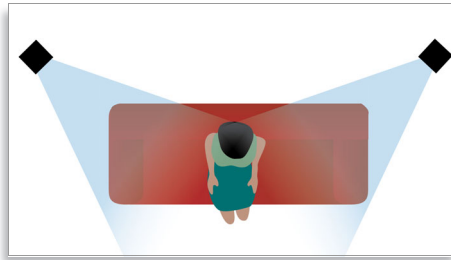

Wireless rear speakers

Wireless rear speakers give you scalability and mobility in speaker placement. Developed using interference-free technology, wireless speakers provide full surround sound without unsightly wire connections.