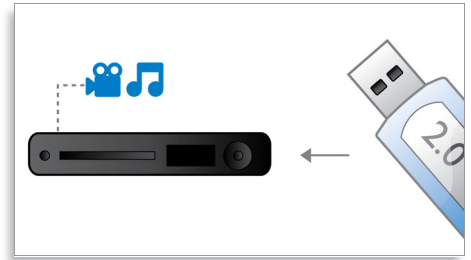

Hi-Speed USB 2.0 Link

The Universal Serial Bus or USB is a protocol standard that is conveniently used to link PCs, peripherals and consumer electronic equipment. Hi-Speed USB devices have a data transfer rate of up to 480 Mbps - up from the 12 Mbps of original USB devices. With Hi-Speed USB 2.0 Link, all you have to do is plug in your USB device, select the movie, music or photo and play away.