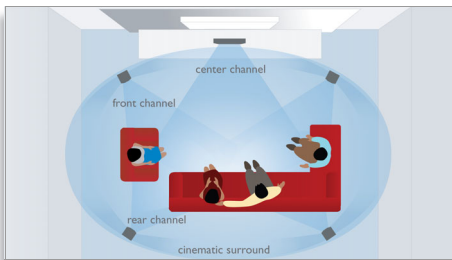

PHILIPS
sense and simplicity

Highlights

Faroudja DCDi

Enjoy incredibly sharp, high-quality video on your progressive scan TV with Faroudja DCDi. The feature alleviates jagged edges that appear when standard interlaced video is viewed, especially with moving images, thus delivering natural-looking action scenes. Bring your viewing experience to the next level with clearer, smoother pictures

9.1 Cinema Sound

9.1 Cinema Sound—powered by Ambisound—creates the ultimate all-around sound ambiance that modern cinemas provide. Without the clutter of a multitude of speakers, 9.1 Cinema Sound gives the incredible sense that there are speakers along the sides of the room. It recreates cinema sound right in your living room, delivering unparalleled surround sound that truly envelops you.

EasyLink

EasyLink lets you control multiple devices with one remote. It uses HDMI CEC industry-standard protocol to share functionality between devices through the HDMI cable. With one touch of a button, you can operate all your connected HDMI CEC-enabled equipment simultaneously. Functions like standby and play can now be carried out with absolute ease.