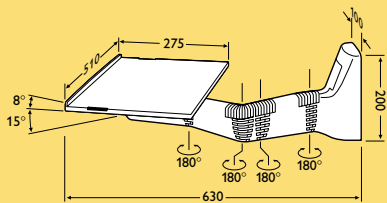

The Philips Neo-LITE™ TV and audio/video supports

SBC VS500

Double-swivel!

- Ideal for 25" TV sets weighing up to 40 kg
- Folds flat to the wall to save space
- Heavy-duty retaining strap prevents TV from slipping
- Extendible with universal support brackets for VCR, tuner, amplifier, etc.
- Concealed cable system

SBC VS400

Double-swivel!

- Supports 21" TV sets weighing up to 25 kg
- Folds flat to the wall for optimum utilisation of space
- Retaining strap secures TV in position
- Can be expanded with universal support brackets for VCR, tuner, amplifier, etc.
- Concealed cable system

SBC VS300/00R

- Ideal for 17" TV sets weighing up to 25 kg
- Folds flat to the wall to save space
- Retaining strap prevents TV from slipping
- Extendible with universal support brackets for VCR, tuner, amplifier, etc.
- Concealed cable system

SBC VS300/00W

- Ideal for 17" TV sets weighing up to 25 kg
- Folds flat to the wall to save space
- Retaining strap prevents TV from slipping
- Extendible with universal support brackets for VCR, tuner, amplifier, etc.
- Concealed cable system