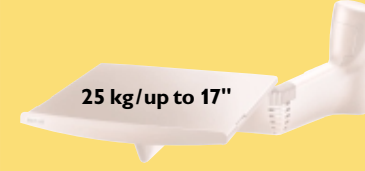

The Philips Neo-LITE™ TV and audio/video supports

SBC VS500

Double-swivel!

- Ideal for 25" TV sets weighing up to 40 kg
- Folds flat to the wall to save space
- Heavy-duty retaining strap prevents TV from slipping
- Extendible with universal support brackets for VCR, tuner, amplifier, etc.
- Concealed cable system

SBC VS400

Double-swivel!

- Supports 21" TV sets weighing up to 25 kg
- Folds flat to the wall for optimum utilisation of space
- Retaining strap secures TV in position
- Can be expanded with universal support brackets for VCR, tuner, amplifier, etc.
- Concealed cable system

SBC VS300/00R

- Ideal for 17" TV sets weighing up to 25 kg
- Folds flat to the wall to save space
- Retaining strap prevents TV from slipping
- Extendible with universal support brackets for VCR, tuner, amplifier, etc.
- Concealed cable system

SBC VS300/00W

- Ideal for 17" TV sets weighing up to 25 kg
- Folds flat to the wall to save space
- Retaining strap prevents TV from slipping
- Extendible with universal support brackets for VCR, tuner, amplifier, etc.
- Concealed cable system