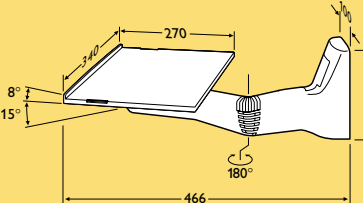

SBC VS400

Double-swivel!

- Supports 21" TV sets weighing up to 25 kg
- Folds flat to the wall for optimum utilisation of space
- Retaining strap secures TV in position
- Can be expanded with universal support brackets for VCR, tuner, amplifier, etc.
- Concealed cable system

SBC VS300/00R

- Ideal for 17" TV sets weighing up to 25 kg
- Folds flat to the wall to save space
- Retaining strap prevents TV from slipping
- Extendible with universal support brackets for VCR, tuner, amplifier, etc.
- Concealed cable system