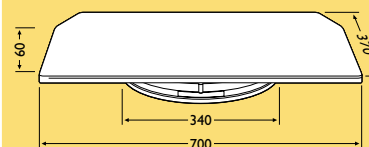

Let's make things better.

PHILIPS