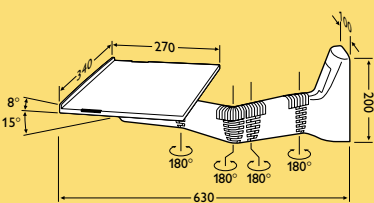

The Philips Neo-LITE™ TV and audio/video supports

SBC VS500

Double-swivel!

- Ideal for 25" TV sets weighing up to 40 kg
- Folds flat to the wall to save space
- Heavy-duty retaining strap prevents TV from slipping
- Extendible with universal support brackets for VCR, tuner, amplifier, etc.
- Concealed cable system

SBC VS400

Double-swivel!

- Supports 21" TV sets weighing up to 25 kg
- Folds flat to the wall for optimum utilisation of space
- Retaining strap secures TV in position
- Can be expanded with universal support brackets for VCR, tuner, amplifier, etc.
- Concealed cable system

SBC VS300/00R

- Ideal for 17" TV sets weighing up to 25 kg
- Folds flat to the wall to save space
- Retaining strap prevents TV from slipping
- Extendible with universal support brackets for VCR, tuner, amplifier, etc.
- Concealed cable system

SBC VS300/00W

- Ideal for 17" TV sets weighing up to 25 kg
- Folds flat to the wall to save space
- Retaining strap prevents TV from slipping
- Extendible with universal support brackets for VCR, tuner, amplifier, etc.
- Concealed cable system