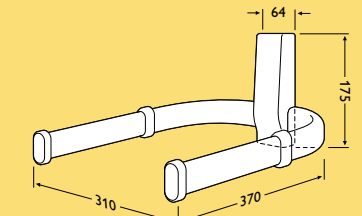

- Universal support bracket for use with VCR, DVD, tuner, amplifier, etc.
- Made from innovative, ultra-lightweight high-tech material for durability
- Easy to install (partly pre-assembled)
- Stylish Italian design
- TÜV and GS approved