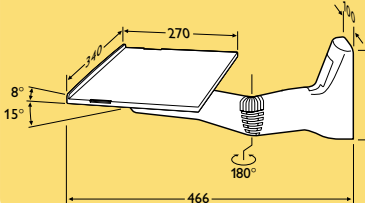

SBC VS300/00R

- Ideal for 17" TV sets weighing up to 25 kg
- Folds flat to the wall to save space
- Retaining strap prevents TV from slipping
- Extendible with universal support brackets for VCR, tuner, amplifier, etc.
- Concealed cable system

SBC VS300/00W

- Ideal for 17" TV sets weighing up to 25 kg
- Folds flat to the wall to save space
- Retaining strap prevents TV from slipping
- Extendible with universal support brackets for VCR, tuner, amplifier, etc.
- Concealed cable system