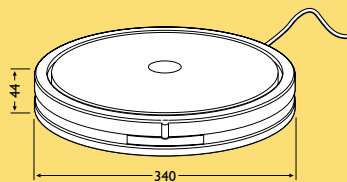

MAX
5 kg

SBC 8805

- Motorised turntable that operates with any remote control
- Rotates precisely through 70 degrees
- Wide base (34 cm) for maximum stability
- Suitable for TVs weighing up to 55 kg
- Mains operated

MAX
55 kg

SBC 8806

- Very robust TV turntable that rotates 360 degrees on a steel pivot
- Metal ball-bearings enable finger-touch turning
- Coated in non-scratch thermoplastic
- Supports TVs up to 150 kg in weight