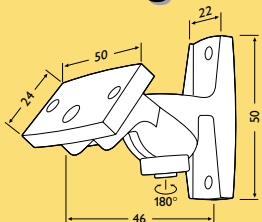

MAX
5 kg

SBC 8805

- Motorised turntable that operates with any remote control
- Rotates precisely through 70 degrees
- Wide base (34 cm) for maximum stability
- Suitable for TVs weighing up to 55 kg
- Mains operated