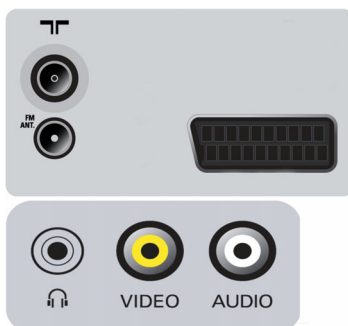

Sharpness Adjustment

FM Radio (TV)

An FM radio capable of storing 40 preset stations in built in. On-screen station naming makes navigation simple, and a handy Clock Screensaver is also included for use while listening.

Plug & Play

Plug & Play gives you the ability to install or add a new component and have it work without having to perform any complex installation procedure or technical analysis.

Smart Picture and Smart Sound

Philips preset modes for Smart Picture and Smart Sound provide you with direct access via a single key on the remote control. You can select optimized picture and sound settings for the various picture modes such as Eco, Natural, Rich, Multimedia and Personal, and sound modes such as Movie, Voice, Music and Personal. Do refer to the DFU for the various picture and sound smart modes.

10 page Smart Text

The teletext is a common system transmitted by most broadcasters. The 10 page smart text feature gives you fast access to information when changing pages.

Front Stereo AV & headphone

Front stereo AV & headphone makes it much more convenient to connect external devices like audio equipment, games and video cameras. It's the easy way to enjoy an extra audio sensation or a totally immersive gaming experience.

Sound system	Transmission system						
	Mono	PAL B/G	PAL D/K	PAL I	SECAM B/G	SECAM D/K	SECAM L/L'
	•	•	•	•	•	•	•

Date of issue 2006-08-16

Version: 17.0

12 NC: 8670 000 141 15
EAN: 87 10895 71146 3

Specifications are subject to change without notice.
Trademarks are the property of Koninklijke Philips Electronics N.V. or their respective owners.
© 2006 Koninklijke Philips Electronics N.V.
All Rights reserved.
www.philips.com