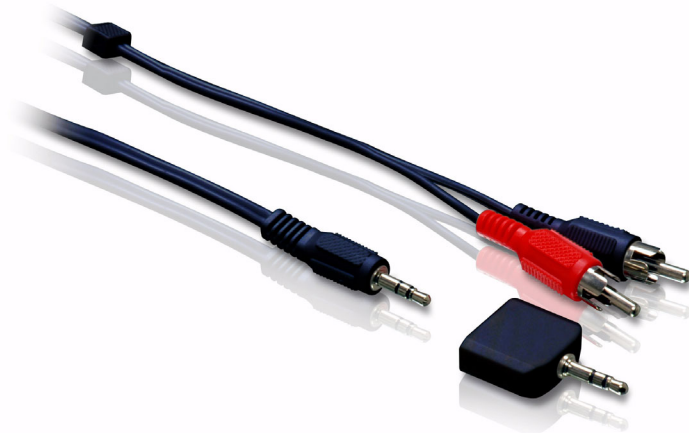

Philips
Universal cable

Stereo Y Adapter
1,8 m

SJM2106

Connect your digital music player to your stereo

Enjoy your digital music player through your home stereo system, up front and out loud. Includes a 3.5 mm splitter so you can add a second set of headphones.

Two ways to share your music

- Y connector allows you to play through home stereo or TV
- Splitter allows you to share your music

PHILIPS
sense and simplicity

Universal cable
Stereo Y Adapter 1,8 m

Specifications

SJM2106/27

Product highlights

Y connector

This cable allows you to connect your digital music player to your home stereo system or TV for the purpose of listening through the speakers.

Splitter

Share your digital music player by adding another set of headphones.