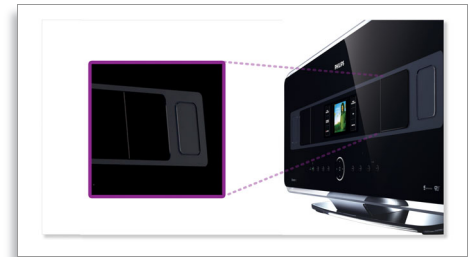

USB Direct-MP3/WMA

With the USB Direct mode, you can simply select the music on a USB device and playback all your content. All you have to do is plug in

your USB device to playback music or export content from the device.

Universal Plug & Play

Universal Plug & Play is an industry standard technology that lets you connect to any Universal Plug & Play enabled device to receive or transmit music. Your Wireless Music Center utilizes Universal Plug & Play to ensure an easy and standard way to connect to other Universal Plug & Play enabled devices. You can easily connect your Wireless Music Center to other media devices to receive or to transfer content.

Super Sound Panel

Super Sound Panel is an innovative, flat speaker panel that uses cutting-edge technology to provide high quality, full-range audio from a flat and compact speaker unit.

Specifications

Sound