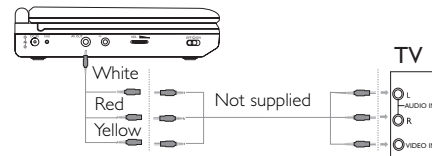

2 Enjoy (AV OUT)

Connecting additional equipment (TV for example)

1. Connect the AV OUT socket on the set to the video and audio sockets on a TV as shown directly.
2. Switch on the TV and set to the correct video-in channel.
   - → You can consult the owner's manual of your TV. (If your TV does not have Audio and Video inputs, you will need to purchase a RF modulator. Please consult your dealer.)