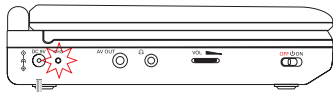

- Connect the supplied power adaptor cord (or the car adaptor) to the player and AC mains (or the car cigarette lighter outlet) to start charging.
  - The **CHG** indicator turns red .
  - When the battery is fully charged, the indicator turns off.
- Disconnect the power adaptor cord (or the car adaptor) when the CHG indicator turns off.