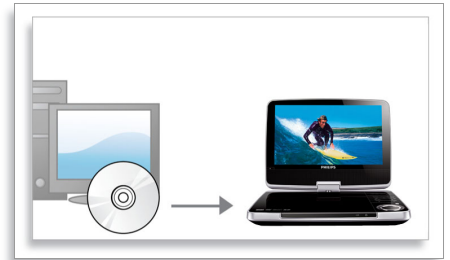

MP3-CD, CD and CD-RW playback

MP3 is a revolutionary compression technology by which large digital music files can be made up to 10 times smaller without radically degrading their audio quality. A single CD can store up to 10 hours of music.

Car mount pouch

Mount your portable DVD player easily onto your car headrest. You can enjoy DVD movies on the road.

7" swivel colour LCD panel

7" swivel colour LCD panel for improved viewing flexibility

DivX Certified