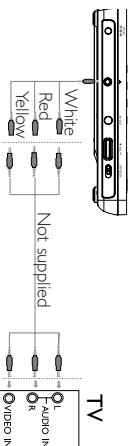

## 2 Enjoy (Disc operation)

- 2 Connect the supplied power adaptor cord (or the car adaptor) to the player and AC mains (or the car cigarette lighter outlet) to start charging.
  - The **CHG** indicator turns red.
  - When the battery is fully charged, the indicator turns off.
- 3 Disconnect the power adaptor cord (or the car adaptor) when the CHG indicator turns off.

### Notes:

– You can also connect the supplied power adaptor cord (or the car adaptor) to the player and AC mains (or the car cigarette lighter outlet) directly wherever possible.

### Connecting additional equipment (TV for example)

- 1 Connect the AV OUT socket on the set to the video and audio sockets on a TV as shown directly.
- 2 Switch on the TV and set to the correct video-in channel.
  - You can consult the owner's manual of your TV. (If your TV does not have Audio and Video inputs, you will need to purchase a RF modulator. Please consult your dealer.)

- 1 Open the lid of the player.
- 2 Slide the **POWER** switch to **ON** to switch on the DVD player.
  - The **POWER** indicator turns on.
- 3 Press **OPEN** to open the disc door.
- 4 Remove the protective card (if any) and load a disc with the label side facing up.
- 5 Close the disc door: Playback will start automatically. If not, press **▶**.
- 6 To stop playback, press **■**.