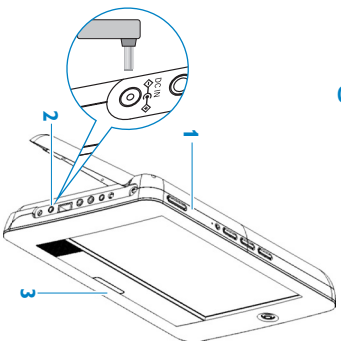

Quick start guide

Register your product and get support at www.philips.com/welcome

1 Charge

- 1 Switch OFF the set.
- 2 Connect the supplied adaptor to the set and the AC outlet.
- 3 The RED light comes on.
- 4 The battery pack will be fully charged in approximately 4 hours. When the RED light goes off, it means that the battery pack is fully charged.

TIP Your battery will continue to charge while the player is in use. However, the RED light will appear and it will take approximately 8 hours to fully charge the battery pack.

2 Enjoy

- 1 Switch ON the set.
- 2 The GREEN light comes on.
- 3 Slide the disc into the slot on the right side of the player with the label side of the disc facing the front of the player.
- 4 The set will automatically start to play.
- 5 Use the control keys on the set or the remote control.
- 6 To eject the disc, press **▲** twice.

IMPORTANT Do not load any 8-cm mini DVD discs into the player. The DVD player does not play mini DVD discs. If the disc gets stuck inside the player, press **▲** twice to eject the disc. Try the following steps if the disc remains stuck inside the player:

- 1 Power off and then power on the player. Press **▲** to eject the disc.
- 2 If this does not work, hold the player with the slot facing down, gently shake the player until the disc comes out.

3 Connect to TV