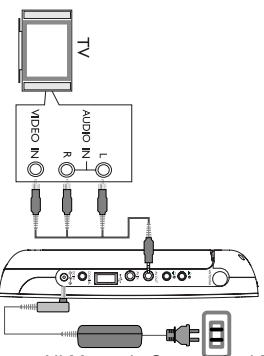

Quick start guide

Register your product and get support at www.philips.com/welcome

1 Charge

- 1 Switch OFF the set.
- 2 Connect the supplied adaptor to the set and the AC outlet.
- 3 The RED light comes on.
- 4 The battery pack will be fully charged in approximately 4 hours. When the RED light goes off, it means that the battery pack is fully charged.

TIP Your battery will continue to charge while the player is in use. However, the RED light will appear and it will take approximately 8 hours to fully charge the battery pack.

2 Enjoy

- 1 Switch ON the set.
- 2 The GREEN light comes on.
- 3 Slide the disc into the slot on the right side of the player with the label side of the disc facing the front of the player.
- 4 The set will automatically start to play.
- 5 Use the control keys on the set or the remote control.
- 6 To eject the disc, press **▲** twice.

IMPORTANT Do not load any 8-cm mini DVD discs into the player. The DVD player does not play mini DVD discs. If the disc gets stuck inside the player, press **▲** twice to eject the disc. Try the following steps if the disc remains stuck inside the player:

- 1 Power off and then power on the player. Press **▲** to eject the disc.
- 2 If this does not work, hold the player with the slot facing down, gently shake the player until the disc comes out.

3 Connect to TV