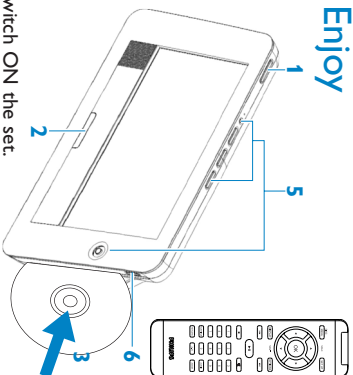

Quick start guide

Register your product and get support at www.philips.com/welcome

1 Charge

- 1 Switch OFF the set.
- 2 Connect the supplied adaptor to the set and the AC outlet.
- 3 The RED light comes on.
- 4 The battery pack will be fully charged in approximately 4 hours. When the RED light goes off, it means that the battery pack is fully charged.

TIP Your battery will continue to charge while the player is in use. However, the RED light will appear and it will take approximately 8 hours to fully charge the battery pack.

2 Enjoy

- 1 Switch ON the set.
- 2 The GREEN light comes on.
- 3 Slide the disc into the slot on the right side of the player with the label side of the disc facing the front of the player.
- 4 The set will automatically start to play.
- 5 Use the control keys on the set or the remote control.
- 6 To eject the disc, press **▲** twice.

IMPORTANT Do not load any 8-cm mini DVD discs into the player. The DVD player does not play mini DVD discs. If the disc gets stuck inside the player, press **▲** twice to eject the disc. Try the following steps if the disc remains stuck inside the player:

- 1 Power off and then power on the player. Press **▲** to eject the disc.
- 2 If this does not work, hold the player with the slot facing down, gently shake the player until the disc comes out.

3 Connect to TV