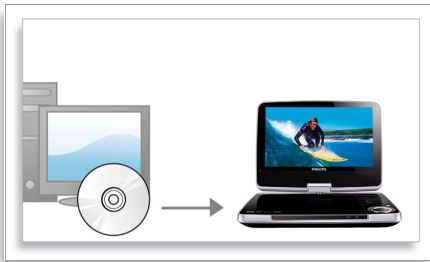

DivX Certified

With DivX® support, you are able to enjoy DivX® encoded videos. The DivX media format is an MPEG4-based video compression technology that enables you to save large files like movies, trailers and music videos on media like CD-R/RW, and DVD recordable discs.