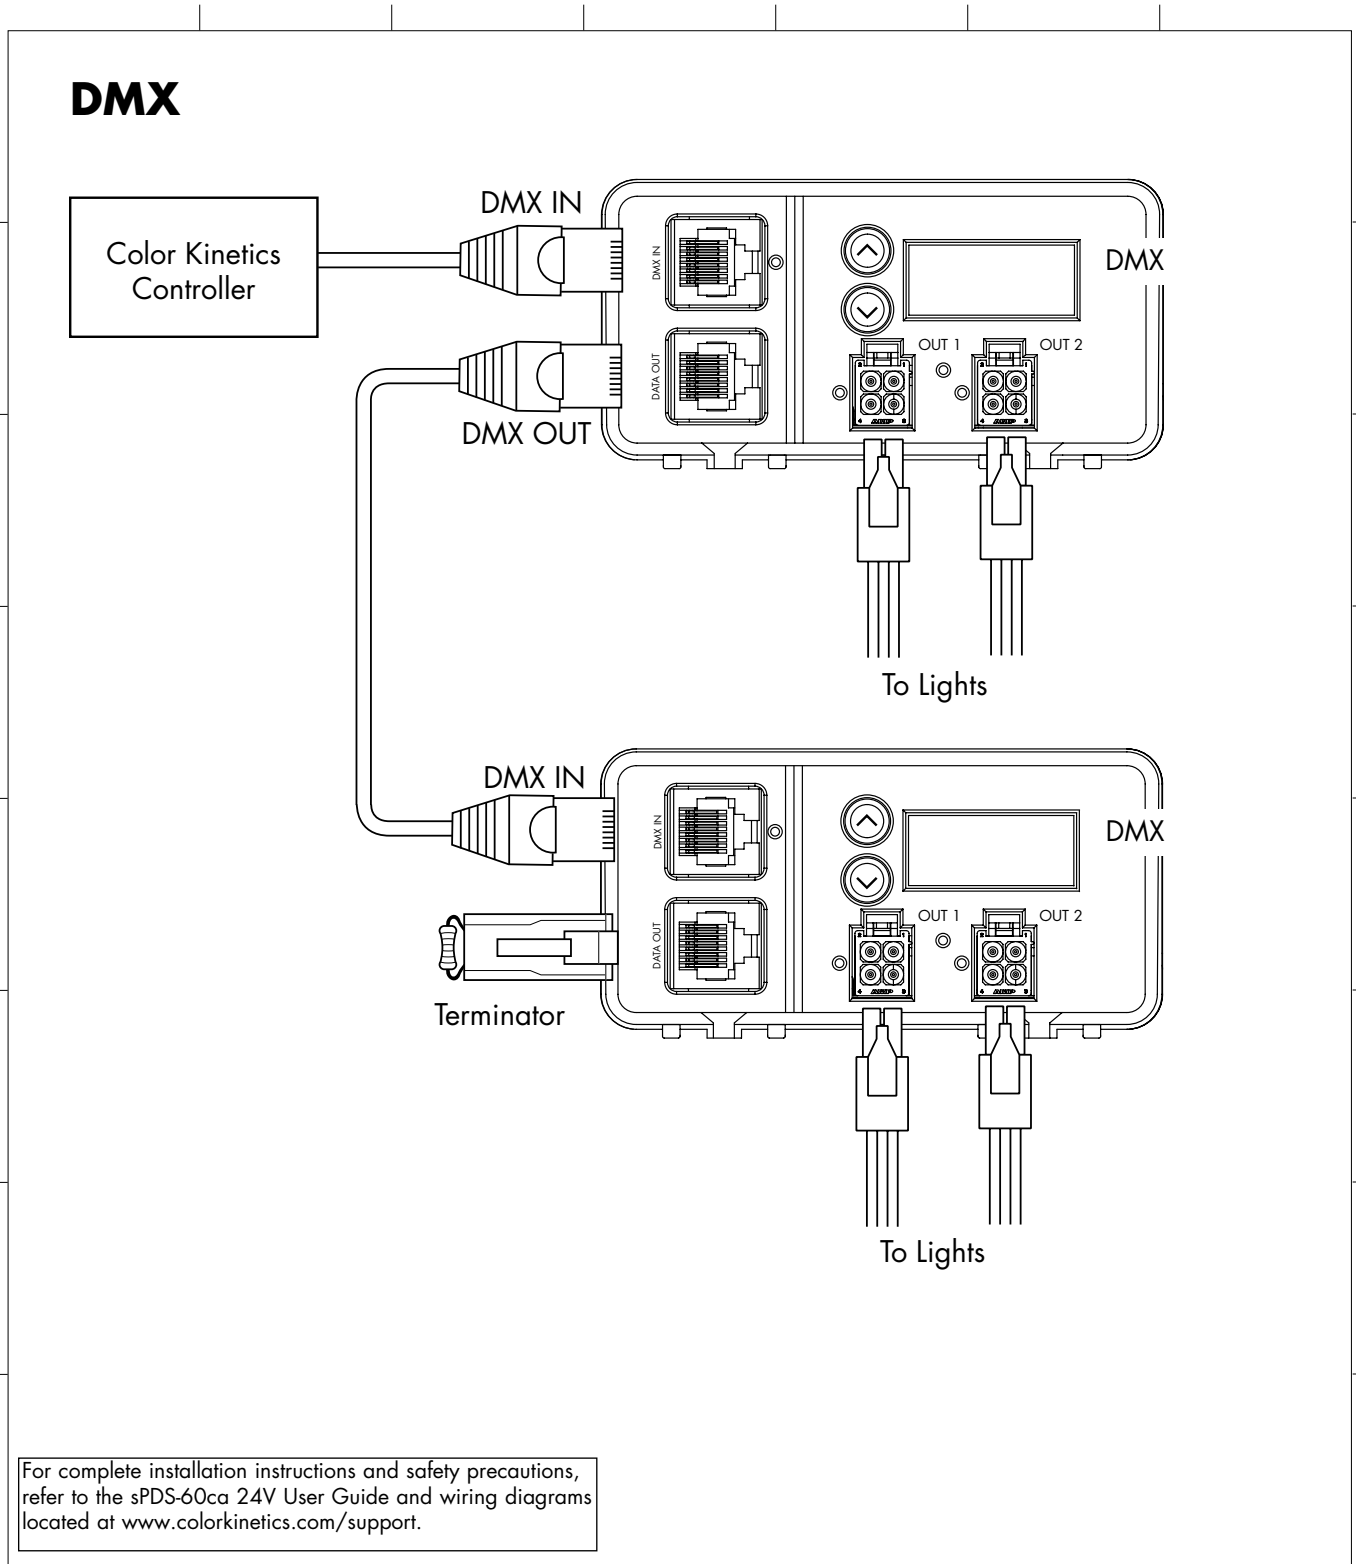

All other brand or product names are trademarks or registered trademarks of their respective owners.

BR0167 Rev 00

**sPDS-60ca 24V**

PHYSICAL DIMENSIONS

sPDS-60ca 24V

FUNCTIONAL FLOW DIAGRAM

For complete installation instructions and safety precautions, refer to the sPDS-60ca 24V User Guide and wiring diagrams located at [www.colorkinetics.com/support](http://www.colorkinetics.com/support).