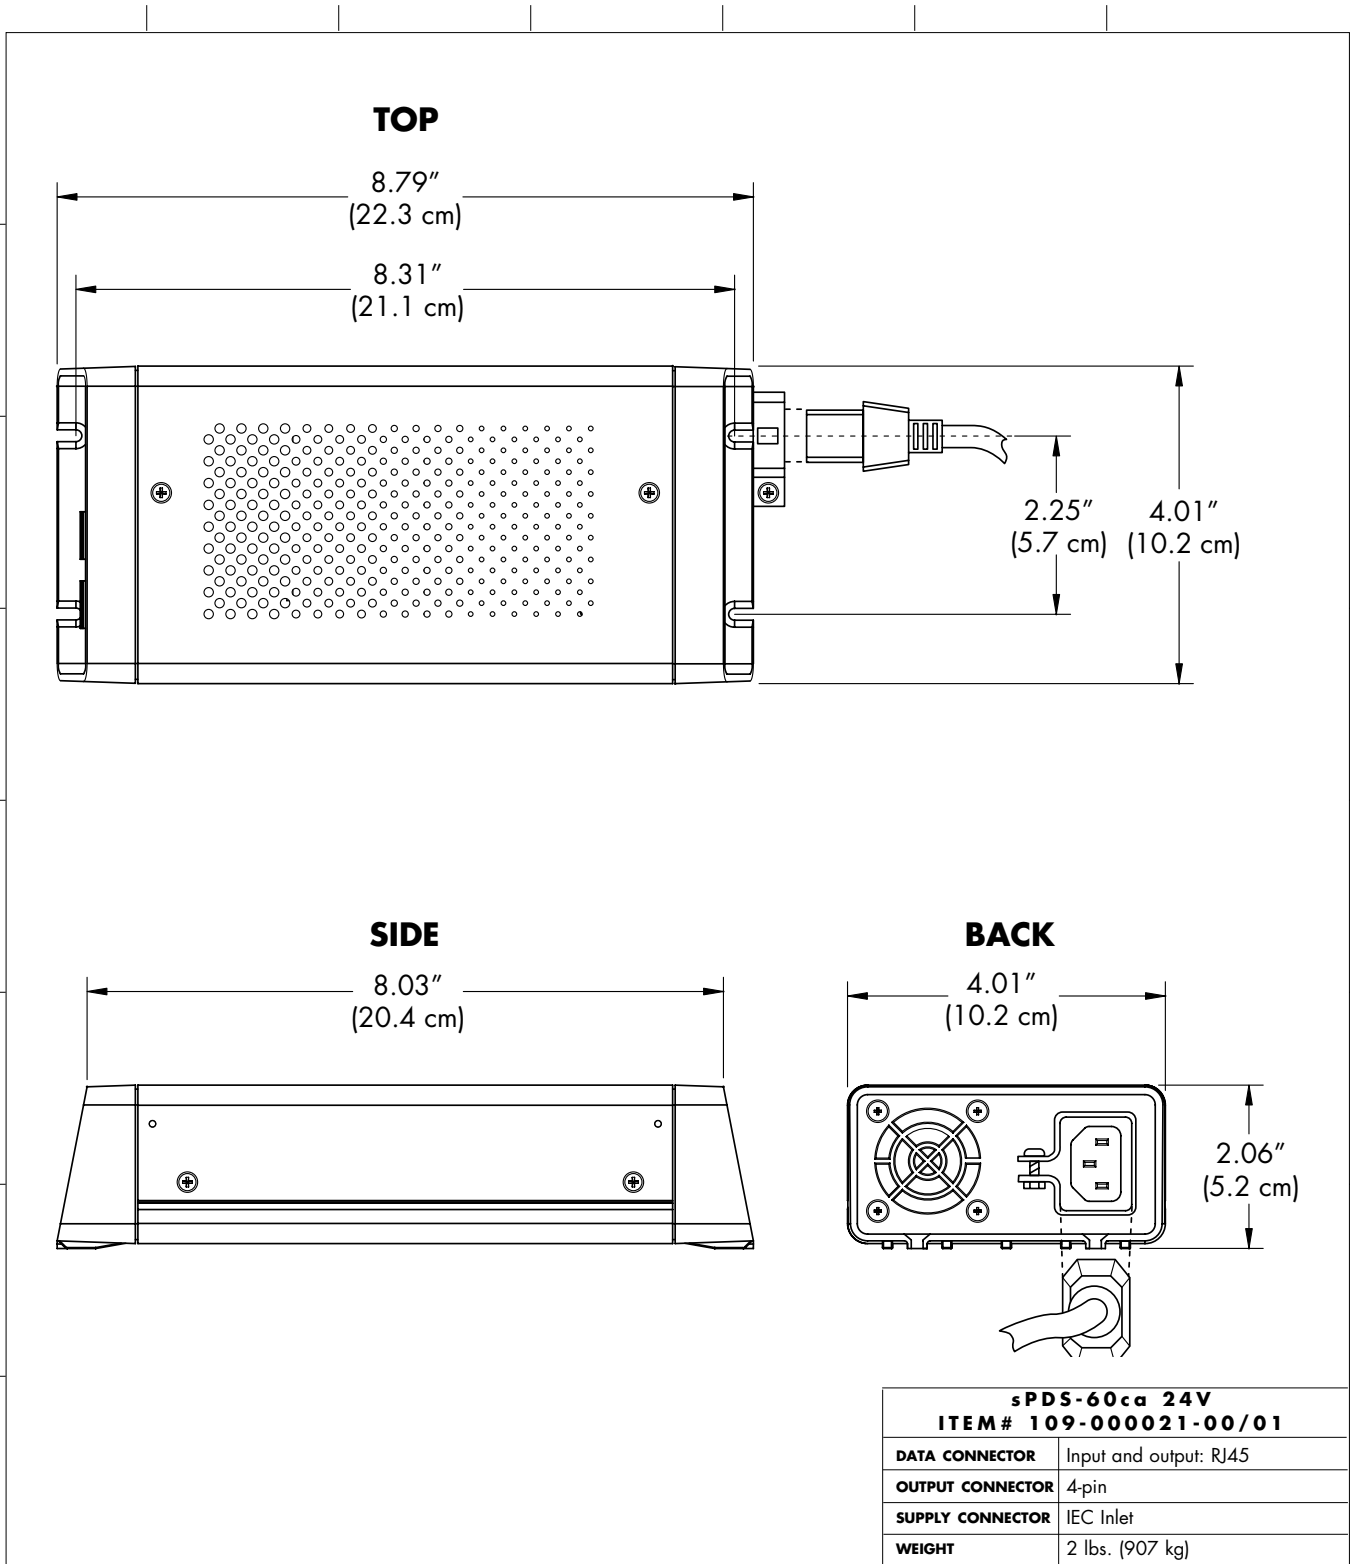

sPDS-60ca 24V

PHYSICAL DIMENSIONS