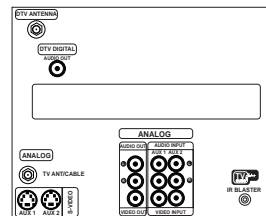

Sound

Dolby® Digital Sound

Multichannel sound at its best. Fully compatible audio system will replicate a Dolby Digital sound source through internal amplification or provide source for an external receiver from broadcast medium.

Dolby, AC-3, and the double-D symbol are trademarks of Dolby Laboratories. This Dolby Digital implementation has not yet completed the evaluation process by Dolby Laboratories and is offered subject to obtaining approval. Guide Plus is a trademark of Gemstar Development Corp. TV GUIDE is a registered trademark of TV GUIDE Financial, Inc. The TV GUIDE Plus Programming system is manufactured under license from the Gemstar Development Corp.

120-Watt Amplifier

Rugged, integrated amplifier provides up to 20 watts amplification for each of the left and right front, center, left and right rear, and subwoofer channels.

Center Channel Input

Since it contains vocal and "steering" information, the center channel is vitally important to overall performance of any large screen in a home theatre system. With standard clip-on style speaker connectors, our center channel input simplifies connection of Dolby® Pro Logic surround sound equipment for optimal home theatre enjoyment.

Rear Audio/Video Jack Panel

HD Component Input

Supports advanced video input for superb color purity, crisp color detail, and reduced color noise—surpassing even that of S-Video! Includes separate gold-plated phono inputs for red, green, blue, horizontal sync and vertical sync.

Rear Connections for Ultimate Flexibility

Connections for external sources and home theater equipment provide the ultimate in flexibility. In addition to separate antenna inputs, connections include inputs formatted for S-Video; composite video; left/right audio; six-channel audio (directly to internal amplifiers); VGA; and high definition component video. Output possibilities include left/right audio; SPDIF; rear speaker connections; front speaker connections; and subwoofer.

Side A/V Jacks for Convenient Casual Connections

Casual connections of cameras or video tape recorders, are easy through the use of convenient side composite video and audio inputs.

VGA/SVGA

Large, impressive multimedia display for professional presentation and games. 15-pin D-sub female connection for multimedia performance at its best.

UPC: 0 37849 87897 2
Product dimensions: 63.2"W x 61.6"H x 28.5"D
Product weight: 335 lbs.
Carton dimensions: 66.8"W x 65.5"H x 31.8"D
Carton weight: 390 lbs.
Master pack: 1

Carton Contains: 64" High Definition Rear Projection TV, Operating Instructions, Warranty Information

INTERNET ADDRESS: <http://www.philipsusa.com>

Preliminary specifications subject to change without notice

Let's make things better.

PHILIPS