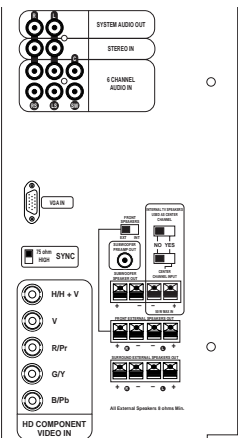

Sound

Dolby® Digital Sound

Multichannel sound at its best. Fully compatible audio system will replicate a Dolby Digital sound source through internal amplification or provide source for an external receiver from broadcast medium.

Dolby, AC-3, and the double-D symbol are trademarks of Dolby Laboratories. This Dolby Digital implementation has not yet completed the evaluation process by Dolby Laboratories and is offered subject to obtaining approval. Guide Plus is a trademark of Gemstar Development Corp. TV GUIDE is a registered trademark of TV GUIDE Financial, Inc. The TV GUIDE Plus Programming system is manufactured under license from the Gemstar Development Corp.

120-Watt Amplifier

Rugged, integrated amplifier provides up to 20 watts amplification for each of the left and right front, center, left and right rear, and subwoofer channels.

Center Channel Input

Since it contains vocal and "steering" information, the center channel is vitally important to overall performance of any large screen in a home theatre system. With standard clip-on style speaker connectors, our center channel input simplifies connection of Dolby® Pro Logic surround sound equipment for optimal home theatre enjoyment.

Rear Audio/Video Jack Panel

HD Component Input

Supports advanced video input for superb color purity, crisp color detail, and reduced color noise—surpassing even that of S-Video! Includes separate gold-plated phono inputs for red, green, blue, horizontal sync and vertical sync.

Rear Connections for Ultimate Flexibility

Connections for external sources and home theater equipment provide the ultimate in flexibility. In addition to separate antenna inputs, connections include inputs formatted for S-Video; composite video; left/right audio; six-channel audio (directly to internal amplifiers); VGA; and high definition component video. Output possibilities include left/right audio; SPDIF; rear speaker connections; front speaker connections; and subwoofer.

Side A/V Jacks for Convenient Casual Connections

Casual connections of cameras or video tape recorders, are easy through the use of convenient side composite video and audio inputs.

VGA/SVGA

Large, impressive multimedia display for professional presentation and games. 15-pin D-sub female connection for multimedia performance at its best.

UPC: 0 37849 87897 2
Product dimensions: 63.2"W x 61.6"H x 28.5"D
Product weight: 335 lbs.
Carton dimensions: 66.8"W x 65.5"H x 31.8"D
Carton weight: 390 lbs.
Master pack: 1

Carton Contains: 64" High Definition Rear Projection TV, Operating Instructions, Warranty Information

INTERNET ADDRESS: <http://www.philipsusa.com>

Preliminary specifications subject to change without notice

Let's make things better.

PHILIPS