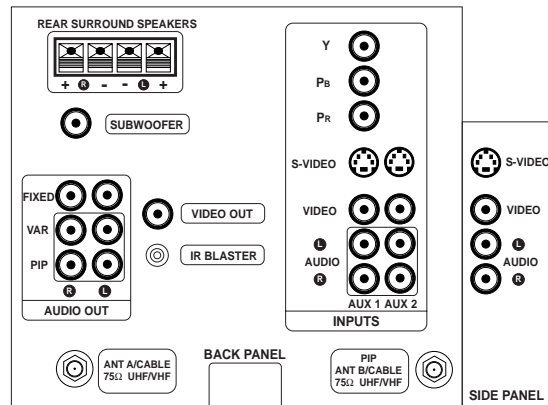

Two-Tuner PIP

Enjoy all the benefits of Smart Window™ PIP without a VCR! You can tune to your favorite show with tuner one, for example, while scanning other channels with tuner two in the PIP window. The A/V inputs are also available as PIP sources so all functions of standard PIP are still accessible.

Side A/V Jacks
SmartPicture™ w/Personal Preference
Channel Label
SmartSurf™
SmartMute™
Trilingual Onscreen Display
Closed Caption
Channel Edit
Onscreen Clock with
Sleep Timer and Alarm Timer

PIP Audio
Component Input
Advanced Help Menu
SmartClock™
Easy First Time Setup
Auto Programming
Channel Reminder Display

Sound

25-Watt dbx® Hi-Fi Stereo Sound System

Experience all the benefits of live entertainment with none of the hassle. Built-in MTS/SAP decoder, bass boost, and individual bass, treble, and balance controls for personal listening preference. dbx® noise reduction eliminates hiss and high-frequency interference (**12.5 Watts RMS per channel into 8Ω, from 50Hz to 20kHz, with no more than 0.5% Total Harmonic Distortion**).

SmartSound™
True Surround Sound
Onscreen Tone Controls
with Bass Boost

Incredible Stereo™
Onscreen Volume Bar
Subwoofer Output

Audio/Video Jack Panel JP9526

Additional Features Include:

- 160° wide-angle screen
- 550 foot lamberts peak brightness
- 7" liquid-cooled, liquid-coupled tubes
- 181-total channel capability
- Clearview video noise reduction
- Random channel access
- Programmable scan tuning
- 120-minute sleep timer
- Total remote menu-format tuning with multicolor onscreen graphics
- 4-way cursor directional control
- One-button picture reset
- Status recall
- Mono/stereo/SAP select
- Cable/normal select
- Two 5", full-range round speakers

UPC: 0 37849 87903 0
Product dimensions: 44.5"W x 58.12"H x 24.12"D
Product weight: 182 lbs.
Carton dimensions: 48.75"W x 59.62"H x 30.0"D
Carton weight: 211 lbs.
Master pack: 1

Carton Contains: 50" Large Screen TV, Backlit Universal TV/VCR/DVD/DBS/CBL Remote Control w/Batteries, Guide Plus IR Shooter, Operating Instructions, Warranty Information

dbx® is a registered trademark of dbx, Inc., Sunnyvale, CA.

GUIDE Plus+ is a trademark of Gemstar Development Corp.

Specifications subject to change without notice.

Let's make things better.

PHILIPS MAGNAVOX