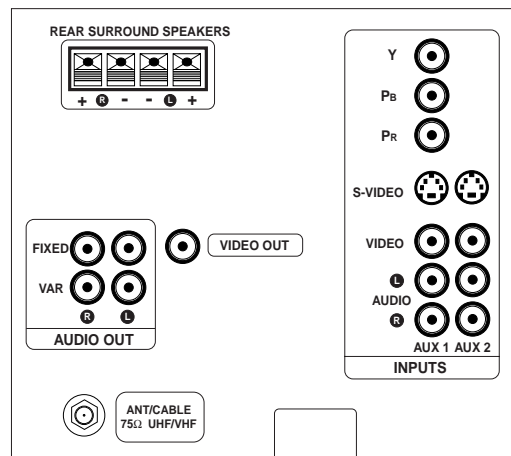

SmartLock™ (Parental Control)

Protect young children from harmful programming with V-chip technology based on the Motion Picture Association of America (MPAA) and the network television rating systems.

Smart Window™ (PIP)
Advanced Help Menu
SmartClock™
Easy First Time Setup
Auto Programming
Channel Reminder
Onscreen Clock with
Sleep Timer and Alarm Timer

SmartPicture™
SmartSurf™
SmartMute™
Trilingual Onscreen Display
Closed Caption
Channel Edit

Sound

SmartSound™

When activated, SmartSound™ keeps volume levels constant between programs and commercials, and from one channel to another.

True Surround Sound

Experience the full, three-dimensional effect of a live musical performance with true surround, not just matrix surround.

Incredible Stereo™

Heightens the overall entertainment experience by engulfing the listener in a "wall of sound" using pseudo-acoustic management of audio signals.

10-Watt dbx® Hi-Fi Stereo Sound System

The stereo sound system built into this large screen TV utilizes an MTS/SAP decoder, bass boost, and individual bass, treble, and balance controls for personal listening preference. dbx® noise reduction eliminates hiss and high-frequency interference. (5 Watts RMS per channel into 8Ω, from 50Hz to 20kHz, with no more than 0.5% Total Harmonic Distortion).

Onscreen Tone Controls with Bass Boost
Onscreen Volume Bar

Audio/Video Jack Panel JP9120

Additional Features Include:

- 160° wide-angle screen
- 550 foot lamberts peak brightness
- 7" liquid-cooled, liquid-coupled tubes
- 181-total channel capability
- Clearview video noise reduction
- Random channel access
- Programmable scan tuning
- 120-minute sleep timer
- Energy Star
- Total remote menu-format tuning with multicolor onscreen graphics
- 4-way cursor directional control
- One-button picture reset
- Status recall
- Mono/stereo/SAP select
- Cable/normal select
- Two 4" x 6", full-range oval speakers

UPC: 0 37849 87907 8
Product dimensions: 52.44"W x 64.0"H x 29.12"D
Product weight: 215 lbs.
Carton dimensions: 56.44"W x 65.56"H x 33.88"D
Carton weight: 250 lbs.
Master pack: 1

Carton Contains: 60" Large Screen TV, Universal TV/VCR/DVD/DBS/CBL Remote Control w/Batteries, Operating Instructions, Warranty Information

¹ Lines per picture width. 650 based on EIA measurement procedures.

² Lines per picture width. 600 based on EIA measurement procedures.
Specifications subject to change without notice.

dbx® is a registered trademark of dbx, Inc., Sunnyvale, CA.

Magnabrite, Incredible Picture, SmartClock, Smart Window, SmartSound, SmartPicture, SmartMute, SmartSurf, Incredible Stereo, and SmartLock™ are trademarks of Philips Consumer Electronics Co. As an Energy Star™ Partner, Philips Electronics North America Corporation has determined that this product meets the Energy Star™ guidelines for energy efficiency.

Let's make things better.

PHILIPS MAGNAVOX