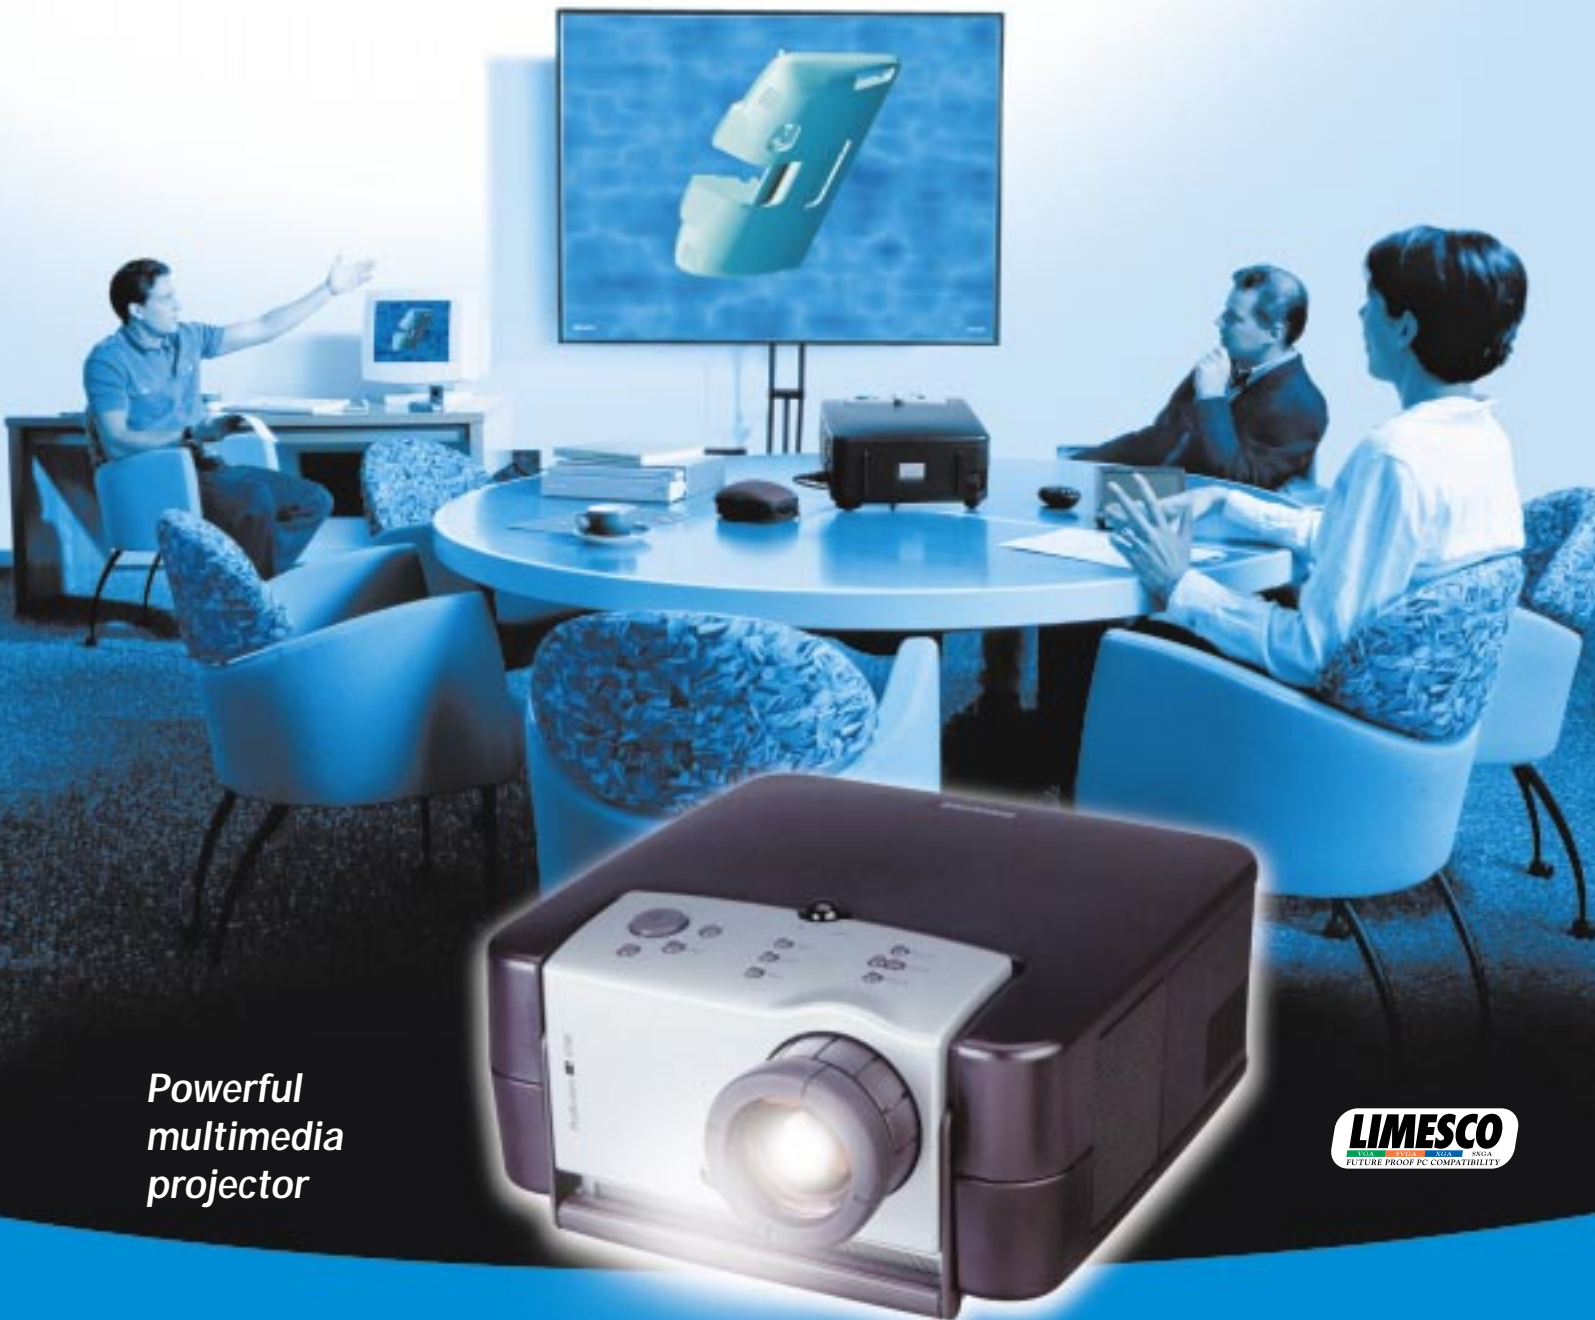

Portable XGA Multimedia Projector

ProScreen 4750

LC4750G

The ultimate projector for those who demand the best.

- High-performance XGA portable
- Exceptional value
- Total Assurance

Feel Comfortable, Look Good.

**Powerful
multimedia
projector**

Let's make things better.

PHILIPS

The ProScreen 4750 is designed to work with PC or Mac workstations to deliver XGA resolutions, often required by engineers, graphic designers and others using high definition applications such as CAD/CAM or small, detailed financial data. The portable 4750 is the easy-to-use, reliable multimedia projector on which you can rely to deliver superb, bright picture performance for up to 4,000 hours.

So now you too can feel comfortable and look good with a Philips LCD Projector.

Special features

- 750 ANSI Lumen
- Philips LIMESCO™ (Line Memory Scan Converter) for full automatic MultiScan data input handling, VGA (640 x 480) up to SXGA (1280 x 1024) resolutions without information loss
- Philips UHP Lamp; up to 4000 hour Lamp life with "virtually" constant light output for a perfect picture quality
- Full PC control via ergonomic trackball IR Remote Control supports 3600 control of projector, notebook and PC
- Intuitive Graphic User Interface offering: Display and Audio controls, color point adjustment, 3 personal preference settings, front/rear screen projection (horizontal mirror function)
- Designed for both table top and ceiling mount installation with pre-keystone corrections
- Fully Plug and Play compatible (VESA standard DDC 1/2B)
- Line doubling technology for perfect video performance
- Built-in loudspeaker for multimedia presentations
- Low noise fan
- Flippable image for rear projection and ceiling/wall mount applications
- Immediate shut-off-and-go, no cooling down of the UHP lamp
- Philips Total Assurance:
 - Reliability
 - Robust design
 - 24-Hr. Road Site Assistance
 - Toll-free technical support