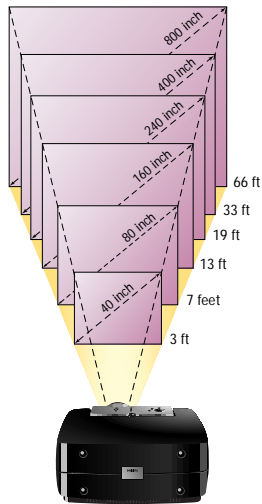

So now you too can feel comfortable and look good with a Philips LCD Projector.

Special features

- 750 ANSI Lumen
- Philips LIMESCO™ (Line Memory Scan Converter) for full automatic MultiScan data input handling, VGA (640 x 480) up to SXGA (1280 x 1024) resolutions without information loss
- Philips UHP Lamp; up to 4000 hour Lamp life with "virtually" constant light output for a perfect picture quality
- Full PC control via ergonomic trackball IR Remote Control supports 3600 control of projector, notebook and PC
- Intuitive Graphic User Interface offering: Display and Audio controls, color point adjustment, 3 personal preference settings, front/rear screen projection (horizontal mirror function)
- Designed for both table top and ceiling mount installation with pre-keystone corrections
- Fully Plug and Play compatible (VESA standard DDC 1/2B)
- Line doubling technology for perfect video performance
- Built-in loudspeaker for multimedia presentations
- Low noise fan
- Flippable image for rear projection and ceiling/wall mount applications
- Immediate shut-off-and-go, no cooling down of the UHP lamp
- Philips Total Assurance:
  - -Reliability
  - -Robust design
  - -24-Hr. Road Site Assistance
  - -Toll-free technical support

Accessories for ProScreen 4750

- ATA Carrying Case
- Molded Carrying Case
- Soft Carrying Bag
- Ceiling Mount
- High-Performance Multimedia Screens
- UHP 120W Compact Projection Lamp

Examples of screen sizes with regard to distances

Technical specifications

LCD	• 3x 1.3" HT Poly Silicon Active Matrix
	• 2,359,296 pixels, RGB stripe (1024 x 768)
Brightness	• 750 ANSI Lumen
Contrast	• 170:1
Lamp	• UHP 120W; End user replaceable, up to 4000 hours
Lens	• F2.0-2.7; f=50-75 mm
	• Manual zoom x1.5; Manual focus
	• Projection distance: 3-66 feet; Diagonal (18-27)" - (346-518)"
Keystone Correction	• 6° zoom TELE setting upwards,
	• 9° zoom WIDE setting upwards
Specifications	• Longest life and "virtually" constant light output over entire projection lamp life
	• Philips LIMESCO™ inside for full automatic perfect Multiscan data input handling, VGA up to SXGA resolutions
	• Low noise ventilation
Dimensions	• 13" x 6.5" x 13" (W x H x D)
Weight	• <17 lbs.
Package	• ProScreen 4750
	• Lenscap
	• VGA cable (6.5') + Mac adapter
	• Mouse cable set (6.5', 8-pin Mini DIN to RS232; 6.5', 8-pin Mini DIN to 4-pin Mini DIN Apple Mac (ADB))
	• RCA Cable (6.5', Video/Audio stereo)
	• Power cord (9.75')
	• Remote control + 3x AA batteries
	• DFU (8 languages)
Model	LC4750G
UPC	037849874677

Input/Output Capability

Input signals	
Video	• NTSC 3.58, 4.43/PAL-B/G, N, M/Secam
Data 1 and 2	• PC and Mac compatible, MultiScan VGA, SVGA, XGA, SXGA via LIMESCO full-screen XGA display; Auto Identification; Hor. scan rate up to 80kHz; Vert. refresh rate up to 75Hz.
Power In	• 120-127V/200-240V (switchable); 50/60Hz; 190W
Input connections	
Video	• S-Video (Y/C DIN); Video (RCA); Stereo Audio (2x RCA)
Data 1 and 2	• Sub-D data (15-pin)/PC, Stereo Audio (M3,5)/ Serial mouse (RS232 and ADB)
Mains	• Mains input socket (3-pin)
Output connections	
Audio	• Stereo Audio (2x RCA)
DC Out	• 12V DC out for accessories

For more information, ask your Philips dealer, visit our web-site or call us today:

1-800-504-9978 <http://www.philipslcd.com>

Philips Creative Display Solutions,
64 Perimeter Center East, PO Box 467300, Atlanta, GA 31146-7300
Design and specifications subject to change without notice.
601317, Philips Consumer Electronics Co.