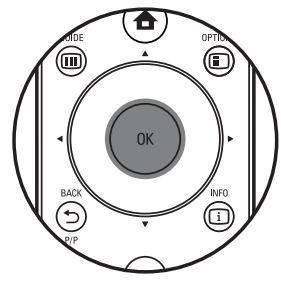

3

3

-
-
-

HDMI	
★★★★★	
YPbPr & AUDIO L/R	
★★★★	
S-VIDEO & AUDIO L/R	
★★★	

SCART	
★★	
AUDIO L/R & VIDEO IN	
★	

Specifications are subject to change without notice
Trademarks are the property of Koninklijke Philips Electronics N.V.
or their respective owners
2009 © Koninklijke Philips Electronics N.V. All rights reserved.