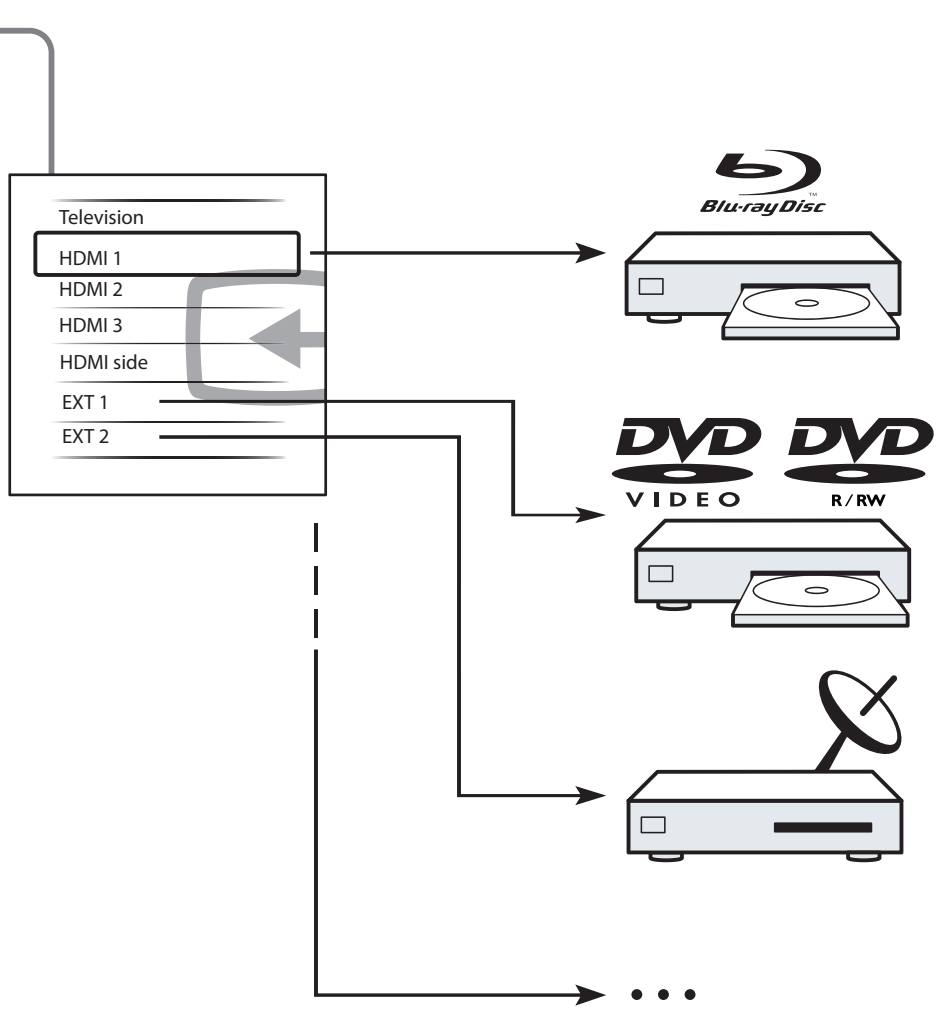

3

3

-
-
-

HDMI	
★★★★★	
YPbPr & AUDIO L/R	
★★★★	
S-VIDEO & AUDIO L/R	
★★★	

SCART	
★★	
AUDIO L/R & VIDEO IN	
★	

Specifications are subject to change without notice
Trademarks are the property of Koninklijke Philips Electronics N.V.
or their respective owners
2009 © Koninklijke Philips Electronics N.V. All rights reserved.