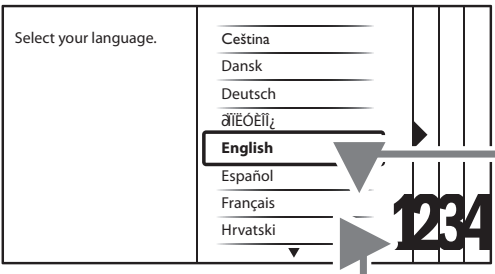

3

3

-
-
-

HDMI	
★★★★★	
YPbPr & AUDIO L/R	
★★★★	
S-VIDEO & AUDIO L/R	
★★★	

SCART	
★★	
AUDIO L/R & VIDEO IN	
★	

Specifications are subject to change without notice
Trademarks are the property of Koninklijke Philips Electronics N.V.
or their respective owners
2009 © Koninklijke Philips Electronics N.V. All rights reserved.