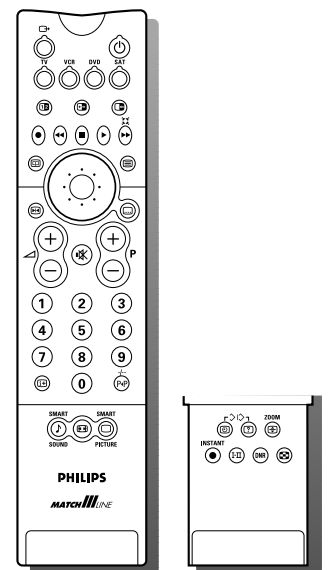

Reception

- Tuning system: 100 fold PLL
- Colour transmission systems
- Off-air:
  - /05, /19 PAL B/G/I + SECAM B/G/L/L'
  - /12 PAL B/G + SECAM B/G/L + NTSC M
  - /58 PAL + SECAM B/G/D/K
- A/V connections:
  - PAL B/G
  - PAL I (UK only)
  - SECAM B/G
  - NTSC video play back
- Channel selections: 120 channels
  - VHF, UHF, S-Channels, Hyperband
- Frequency range: (47.25-855.25MHz)
- Aerial input: 75 Ohm (Coax)
- VCR preselections: 0; 50-99
- Frequency / Channel selection (Germany, Austria and Benelux only)

Teletext

- EasyText (level 2.5): fast access to preferred pages and subcode page scroll
- Recept. standards: WST / TOP / FLOF
- Page memory: 440 pages A.I. used for
  - Habit watch, preferred page and subcode page lists
  - Page look up table
- Program independent subtitles

Remote Control

- RC type: RC 2009
- touch cursor and AV system control

Connections

- Front
  - S-Video in
  - video CVBS-in (cinch)
  - audio L/R-in (cinch) with automatic mono switching
  - headphone jack 3.5mm
- Rear
  - Euro A/V connector (RGB-in; CVBS-in/out) with auto image format detection
  - Euro A/V connector (RGB-in; Y/C-in/out; CVBS-in/out) with WYSIWYR select and image format detection
  - Euro A/V connector (CVBS-in)
  - 2 audio-out (cinch) Constant level

Miscellaneous

- Ambient temperature : +5/+45°C
- Mains : AC 220-240V ± 10%
- Power consumption: <111W; Stand by: <2W
- Weight : 50kg (excl. packaging)
- Dimensions (wxhxd): 86.0x52.6x55.3cm (excl. connections)

RC 2001

Features and specifications subject to change without notice