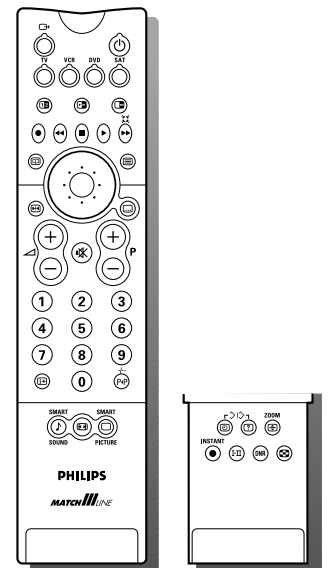

Reception

- Tuning system: 100 fold PLL
- Colour transmission systems
- Off-air:
  - /05, /19 PAL B/G/I + SECAM B/G/L/L'
  - /12 PAL B/G + SECAM B/G/L + NTSC M
  - /58 PAL + SECAM B/G/D/K
- A/V connections:
  - PAL B/G
  - PAL I (UK only)
  - SECAM B/G
  - NTSC video play back
- Channel selections: 120 channels
  - VHF, UHF, S-Channels, Hyperband
- Frequency range: (47.25-855.25MHz)
- Aerial input: 75 Ohm (Coax)
- VCR preselections: 0; 50-99
- Frequency / Channel selection (Germany, Austria and Benelux only)

Teletext

- EasyText (level 2.5): fast access to preferred pages and subcode page scroll
- Recept. standards: WST / TOP / FLOF
- Page memory: 440 pages A.I. used for
  - Habit watch, preferred page and subcode page lists
  - Page look up table
- Program independent subtitles

Remote Control

- RC type: RC 2009
- touch cursor and AV system control

Connections

- Front
  - S-Video in
  - video CVBS-in (cinch)
  - audio L/R-in (cinch) with automatic mono switching
  - headphone jack 3.5mm
- Rear
  - Euro A/V connector (RGB-in; CVBS-in/out) with auto image format detection
  - Euro A/V connector (RGB-in; Y/C-in/out; CVBS-in/out) with WYSIWYR select and image format detection
  - Euro A/V connector (CVBS-in)
  - 2 audio-out (cinch) Constant level

Miscellaneous

- Ambient temperature : +5/+45°C
- Mains : AC 220-240V ± 10%
- Power consumption: <111W; Stand by: <2W
- Weight : 50kg (excl. packaging)
- Dimensions (wxhxd): 86.0x52.6x55.3cm (excl. connections)

RC 2001

Features and specifications subject to change without notice