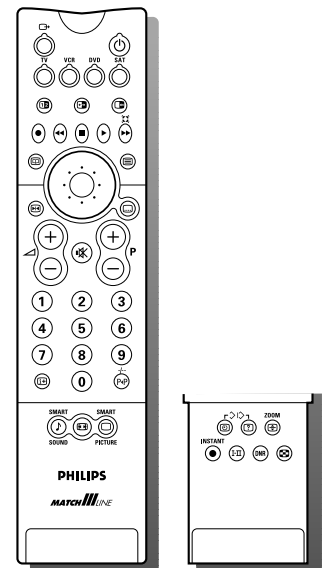

Reception

- Tuning system: 100 fold PLL
- Colour transmission systems
  - Off-air:
    - /05, /19 PAL B/G/I + SECAM B/G/L/L'
    - /12 PAL B/G + SECAM B/G/L + NTSC M
    - /58 PAL + SECAM B/G/D/K
  - A/V connections:
    - PAL B/G
    - PAL I (UK only)
    - SECAM B/G
    - NTSC video play back
- Channel selections: 120 channels
  - VHF, UHF, S-Channels, Hyperband
- Frequency range: (47.25-855.25MHz)
- Aerial input: 75 Ohm (Coax)
- VCR preselections: 0; 50-99
- Frequency / Channel selection (Germany, Austria and Benelux only)

Teletext

- EasyText (level 2.5): fast access to preferred pages and subcode page scroll
- Recept. standards: WST / TOP / FLOF
- Page memory: 440 pages A.I. used for
  - Habit watch, preferred page and subcode page lists
  - Page look up table
- Program independent subtitles

Remote Control

- RC type: RC 2009
- touch cursor and AV system control

Connections

- Front
  - S-Video in
  - video CVBS-in (cinch)
  - audio L/R-in (cinch) with automatic mono switching
  - headphone jack 3.5mm
- Rear
  - Euro A/V connector (RGB-in; CVBS-in/out) with auto image format detection
  - Euro A/V connector (RGB-in; Y/C-in/out; CVBS-in/out) with WYSIWYR select and image format detection
  - Euro A/V connector (CVBS-in)
  - 2 audio-out (cinch) Constant level

Miscellaneous

- Ambient temperature : +5/+45°C
- Mains : AC 220-240V ± 10%
- Power consumption: <111W; Stand by: <2W
- Weight : 50kg (excl. packaging)
- Dimensions (wxhxd): 86.0x52.6x55.3cm (excl. connections)

RC 2001

Features and specifications subject to change without notice