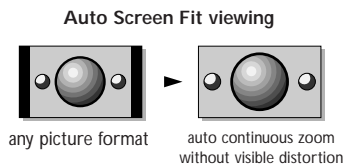

CRYSTALCLEAR

WideScreen plus

DOLBY SURROUND
PRO LOGIC

Let's make things better.

PHILIPS

Download from www.Somanuals.com. All Manuals Search And Download.

Product highlights

- **100 Hz Digital Scan** offers a flickerfree picture.
- **CrystalClear III with Dynamic Contrast and Scavem**, offers a crisp and natural picture
- **WideScreenplus line interpolation** for enhanced resolution and picture quality.
- **3D surround** offers full surround experience without rear speakers (Dolby Pro Logic capable)
- Includes the integrated centre speaker
- **nexTVView Program Guide** (type 3) Direct access of program info of all channels (1week) and automatic programming of VCR
- **TXT/NexTVView DualScreen** picture + TXT or picture + NexTVView.
- **1200 Pages EasyText teletext** (level 2.5)
- **Active Control** Automatic Digital Noise Reduction, Auto Sharpness, auto screen fit Smart Controls. Automatically offers the best picture setting.
- **Improved Graphical User interface** Easy menu control of all functions
- **Active subwoofer and full digital sound processing**

Surround sound modes

Technical specifications

Chassis

- Type: FL7a MG

Picture

- Screen diameter: 28"/70cm
- Visible screen size: 66cm
- Picture tube: Blackline-S Ultra Flat 16:9
- Image stability: 100Hz Digital Scan
- S-Video display
- Picture tilt control (only for /12)
- Smart Picture control (5 modes)
 - Soft, Natural, Rich, Multi media, Personal
- Brightness, contrast, tint, sharpness, colour control