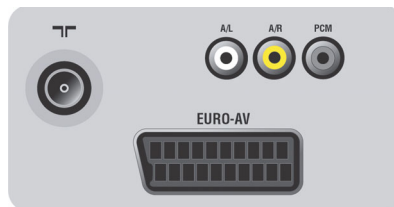

Built-in DVD

- **Playback media:** Audio CD, CD-R, CD-RW, JPEG, MP3, VCD, Picture CD, DVD+R, DVD-R, DVD+RW, DVD-RW, DVD-Video

Power

- **Power consumption:** 50 W
- **Standby power consumption:** < 3 w
- **Mains power:** AC 160 - 270 V, 50/60 Hz

Related Products

- **Complementary Products:** The Incredible DVD disc (D5)

Product highlights

Black Hibri picture tube

Black Hibri is a TV tube technology used on Philips small-screen TVs, giving good color reproduction on smaller sets.

Sharpness Adjustment

Play DVD, MP3, WMA, Picture CD

Picture CD Playback (jpeg)

A Picture CD contains digital still pictures in JPEG format. Most Philips DVD players and recorders support playback of Picture CDs – both home created discs as well as ones from photo shops.

Teletext

The Teletext is a communication system transmitted by most broadcasters in Europe, which contains a rich variety of information. This information can only be viewed by a set equipped with a Teletext decoder.

Side Stereo AV & headphone

Side stereo AV & headphone makes it more convenient to connect external devices like audio equipment, games and video cameras. It's the easy way to enjoy an extra audio sensation or a totally immersive gaming experience.

Sound system	Transmission system						
	Mono	PAL B/G	PAL D/K	PAL I	SECAM B/G	SECAM DK	SECAM LL'
	•	•	•	•	•	•	•

Issue date 2008-01-19

Version: 8.0.10

12 NC: 8670 000 22703
EAN: 87 10895 89551 4

© 2008 Koninklijke Philips Electronics N.V.
All Rights reserved.

Specifications are subject to change without notice.
Trademarks are the property of Koninklijke Philips Electronics N.V. or their respective owners.

www.philips.com