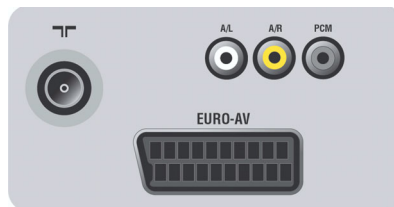

Built-in DVD

- **Playback media:** Audio CD, CD-R, CD-RW, JPEG, MP3, VCD, Picture CD, DVD+R, DVD-R, DVD+RW, DVD-RW, DVD-Video

Power

- **Power consumption:** 50 W
- **Standby power consumption:** < 3 w
- **Mains power:** AC 160 - 270 V, 50/60 Hz

Related Products

- **Complementary Products:** The Incredible DVD disc (D2)

Product highlights

Black Hibri picture tube

Black Hibri is a TV tube technology used on Philips small-screen TVs, giving good color reproduction on smaller sets.

Sharpness Adjustment

Play DVD, MP3, WMA, Picture CD

Picture CD Playback (jpeg)

A Picture CD contains digital still pictures in JPEG format. Most Philips DVD players and recorders support playback of Picture CDs – both home created discs as well as ones from photo shops.

Teletext

The Teletext is a communication system transmitted by most broadcasters in Europe, which contains a rich variety of information. This information can only be viewed by a set equipped with a Teletext decoder.

Side Stereo AV & headphone

Side stereo AV & headphone makes it more convenient to connect external devices like audio equipment, games and video cameras. It's the easy way to enjoy an extra audio sensation or a totally immersive gaming experience.

Sound system	Transmission system						
	Mono	PAL B/G	PAL D/K	PAL I	SECAM B/G	SECAM D/K	SECAM L/L'
	•	•	•	•	•	•	•

Issue date 2009-01-16

Version: 8.0.9

12 NC: 8670 000 22707
EAN: 87 10895 89555 2

© 2009 Koninklijke Philips Electronics N.V.
All Rights reserved.

Specifications are subject to change without notice.
Trademarks are the property of Koninklijke Philips Electronics N.V. or their respective owners.

www.philips.com