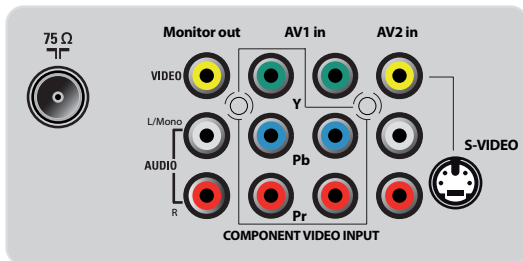

Ultra SlimLine TV

Philips SlimLine TV uses a slimmer CRT tube to give an overall slimmer TV that is up to 40% thinner than a traditional CRT TV while delivering the same superior picture quality.

4x3 Expand

4x3 Expand enables widescreen movies to be viewed on a 4:3 aspect ratio TV screen by removing the black bars at the top and bottom of the image. You are able to watch full-screen movies without compromising on picture quality and resolution.

Smart Picture and Smart Sound

Philips preset modes for Smart Picture and Smart Sound provide you with direct access via a single key on the remote control. You can select optimized picture and sound settings for the various picture and sound modes.

S-Video Input

An S-video format signal preserves the video quality better than standard video input.

Component Video Input (YPbPr)

Component Video is the highest quality interconnection standard for analog video. It is sharper than S-video and composite video.

Issue date 2008-08-06

Version: 1.0.1

12 NC: 8670 000 38394
EAN: 87 12581 40673 8

© 2008 Koninklijke Philips Electronics N.V.
All Rights reserved.

Specifications are subject to change without notice.
Trademarks are the property of Koninklijke Philips
Electronics N.V. or their respective owners.

www.philips.com