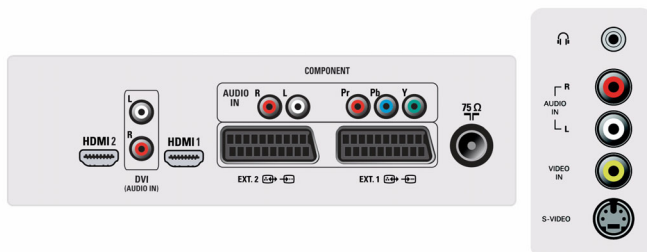

Virtual Dolby Surround

Virtual Dolby Surround is a processing technology for enhancing surround sound effects. It will create the sensation of Dolby Pro Logic without the necessity of additional rear speakers. You become totally immersed in your television experience.

Compact and slim design

This design style emphasizes a slim, compact look that saves space and fits in anywhere.

Multiple PiP Modes

Multiple Picture-in-Picture modes allow you to simultaneously watch two video sources either picture-in-picture, side by side, or in a mosaic-view with still images.

HDMI input

HDMI makes an uncompressed digital RGB connection from the source to the screen. By eliminating conversion to an analog signal, it delivers an unblemished image. The non-degraded signal reduces flicker and leads to a clearer picture. HDMI intelligently communicates the highest output resolution with the source device. The HDMI input is fully backward compatible with DVI sources but includes digital audio. HDMI uses HDCP copy protection.

Issue date 2008-01-02

Version: 1.1.4

12 NC: 8670 000 24477
EAN: 87 10895 99562 7

© 2008 Koninklijke Philips Electronics N.V.
All Rights reserved.

Specifications are subject to change without notice.
Trademarks are the property of Koninklijke Philips Electronics N.V. or their respective owners.

www.philips.com