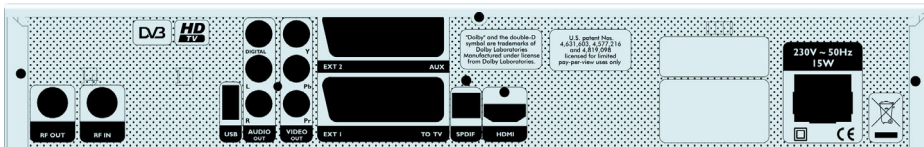

Universal remote control

The Remote control is able to learn the code of up to 4 of your consumer electronic devices.

Access to Pay TV services

More and more top quality content are being broadcasted these days, but the only way to access these premium channels is to subscribe to the services from the local Pay-TV operators. Insert the operator's smart card into the set top box, and it will descramble the encrypted signals that are being broadcasted by the Pay-TV operators.

Free-to-Air access

You want to continue to watch the public broadcasted programs, and also the new programs that were made available during the digital switchover. No subscription or fee required.

Electronic Program Guide 7d

You want to know what are the programs available today and for the next 7 days, so that you can avoid missing your favorite shows by planning your evenings or making pre-scheduled recordings. The data is broadcasted by the program broadcaster, and when this data is available, this product compiles the information and list them in the menu for your easy use reference. Simply enter the menu, or press the EPG button on the remote control to access the program guide. The EPG will provide you with an overview, listing the program information for the upcoming 7 days.

Euphoria User Interface

Easy navigation through the menu structure.

numeric display

13 digit display for program name and channel number

Issue date 2008-11-15

Version: 8.0.10

12 NC: 8622 512 00717
EAN: 87 10895 93651 4

© 2008 Koninklijke Philips Electronics N.V.
All Rights reserved.

Specifications are subject to change without notice.
Trademarks are the property of Koninklijke Philips Electronics N.V. or their respective owners.

www.philips.com